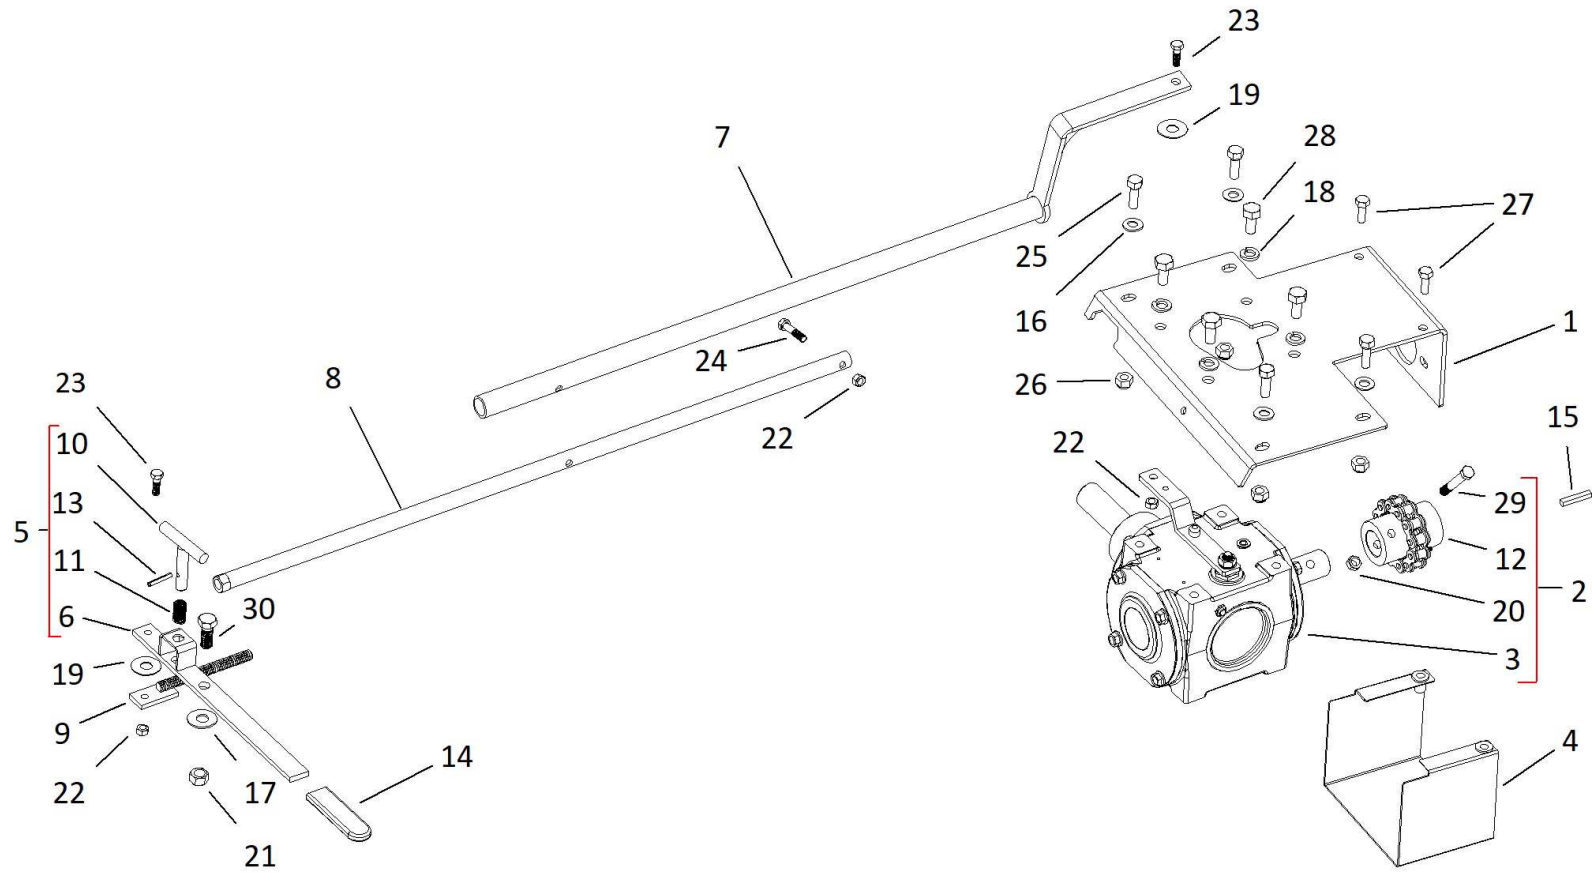

REVERSIBLE GEARBOX

REVERSIBLE GEARBOX

Item No.	Part No.	Description
1	10-24268	BRKT, U-TROUGH GEARBOX MNT
2	10-24412	UTX REVERSIBLE GEARBOX ASSY
3	10-29322	REVERSIBLE LARGE SD GEARBOX
4	10-23244RD	GEARBOX CHAIN COUPLER GUARD, STX2
5	10-23514	DETENT LEVER ASSY, STX2/XTA
6	10-22258	DETENT LEVER ONLY
7	10-24212	STX2/XTA, GEARBOX PUSH ROD
8	10-23731	GEARBOX HANDLE EXTENSION, STRAIGHT
9	10-22256	ADJUST LUG, STX/R REV GEARBOX
10	10-28856	LOCK PIN, MK FLEX
11	10-28645	COMPRESSION SPRING (SINGLE)
12	10-19803	FLEX CPLR,1.25 BOLT X 1.25 KEY
13	10-28726	SLOTTED SPRING PIN 3/16 X 1-1/2 PLN
14	P1211303	1/4 X 1 YELLOW RUBBER HANDLE GRIP
15	10-19606	KEY, 1/4" X 1-1/2" SQ 700615
16	10-28485	SAE WASHER PLTD,7/16 9900787
17	10-17401	WASHER 1/2" FLAT 9900565
18	10-19605	LOCKWASHER 1/2" PLTD 9900537
19	10-27336	WASHER, 5/16" FLAT 9900529
20	10-17402	LOCKNUT 3/8" 0601007
21	10-19599	LOCKNUT 1/2" 9900538
22	10-19980	LOCKNUT, 5/16" 9900520
23	10-18091	BOLT 5/16" X 1" 9900839
24	10-27788	5/16" X 1-1/2" NC BOLT GR 5 PLTD
25	10-18698	BOLT 7/16" X 1-1/4" 9900219
26	10-19598	LOCKNUT 7/16" 9900643
27	10-18955	BOLT 3/8" X 1" 9900699
28	10-19231	BOLT, 1/2 X 1" 9900558
29	10-19541	BOLT 3/8" X 2-3/4" PLTD