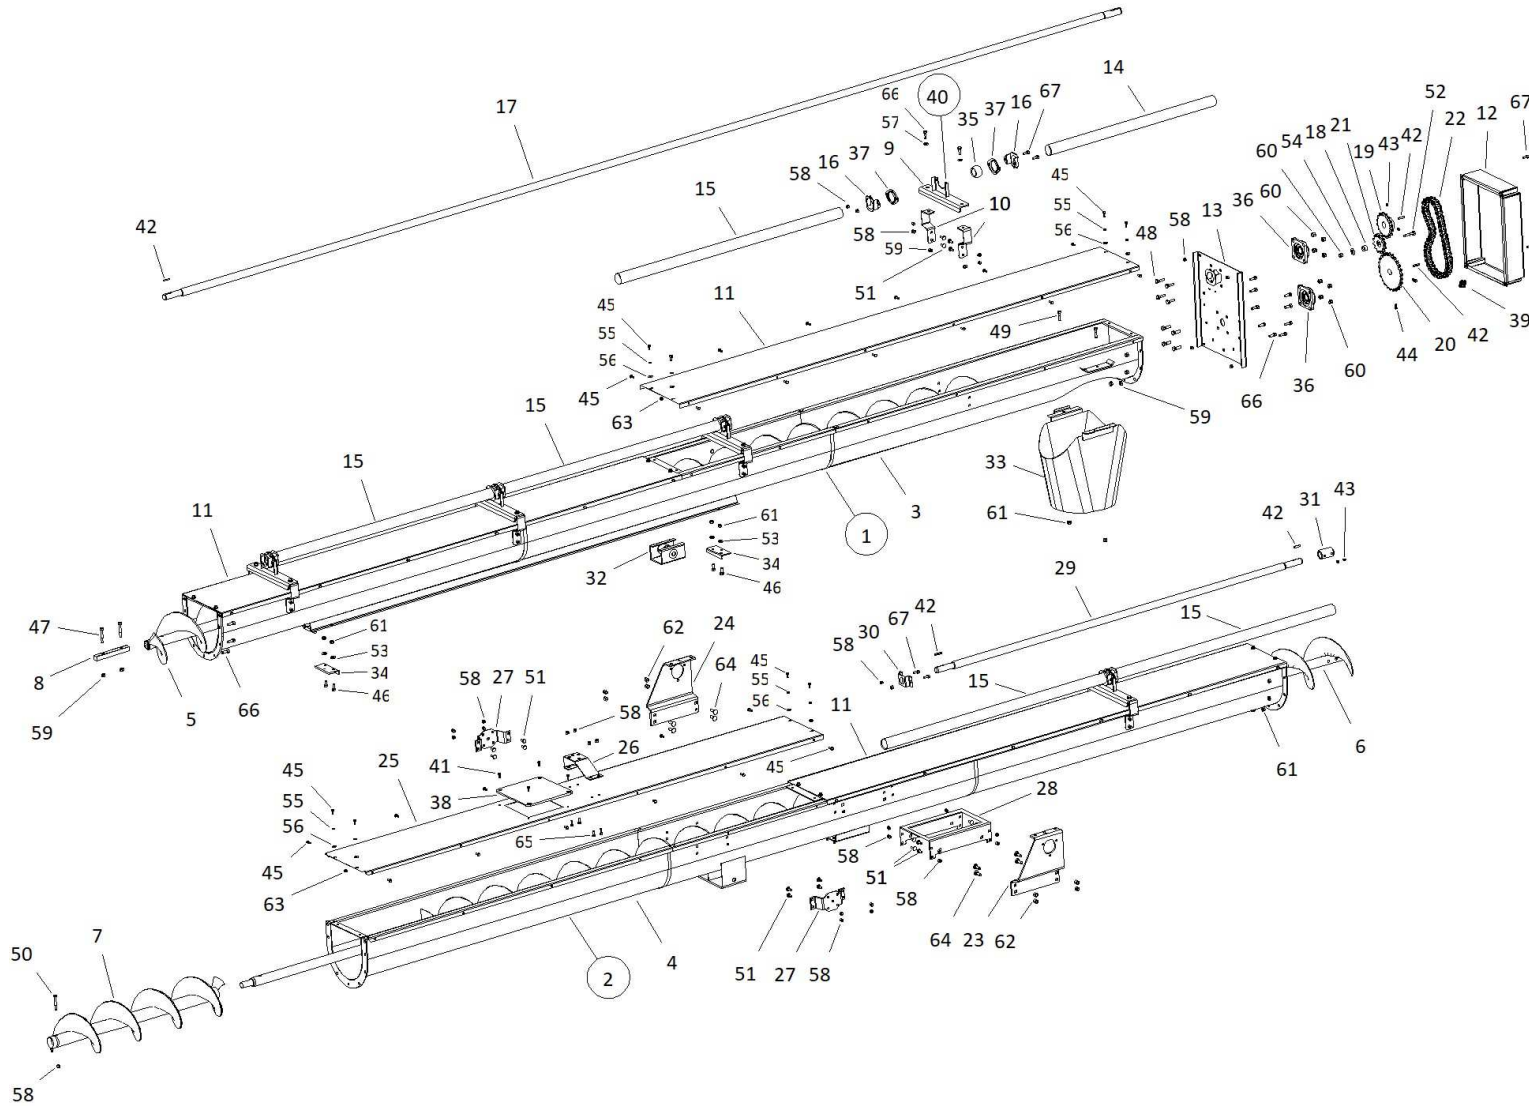

# U-TROUGH COMPONENTS, 44 ft

## U-TROUGH COMPONENTS, 44 ft

Item No.	Part No.	Description	Note
57	10-28485	SAE WASHER PLTD,7/16 9900787	
58	10-17402	LOCKNUT 3/8" 0601007	
59	10-17593	7/16" LOCKNUT	
60	10-17750	LOCKNUT 1/2"	
61	10-19598	LOCKNUT 7/16" 9900643	
62	10-19599	LOCKNUT 1/2" 9900538	
63	10-19980	LOCKNUT, 5/16" 9900520	
64	10-17807	BOLT 1/2" X 1-1/2" CARRIAGE	
65	10-18091	BOLT 5/16" X 1" 9900839	
66	10-18698	BOLT 7/16" X 1-1/4" 9900219	
67	10-18955	BOLT 3/8" X 1" 9900699	