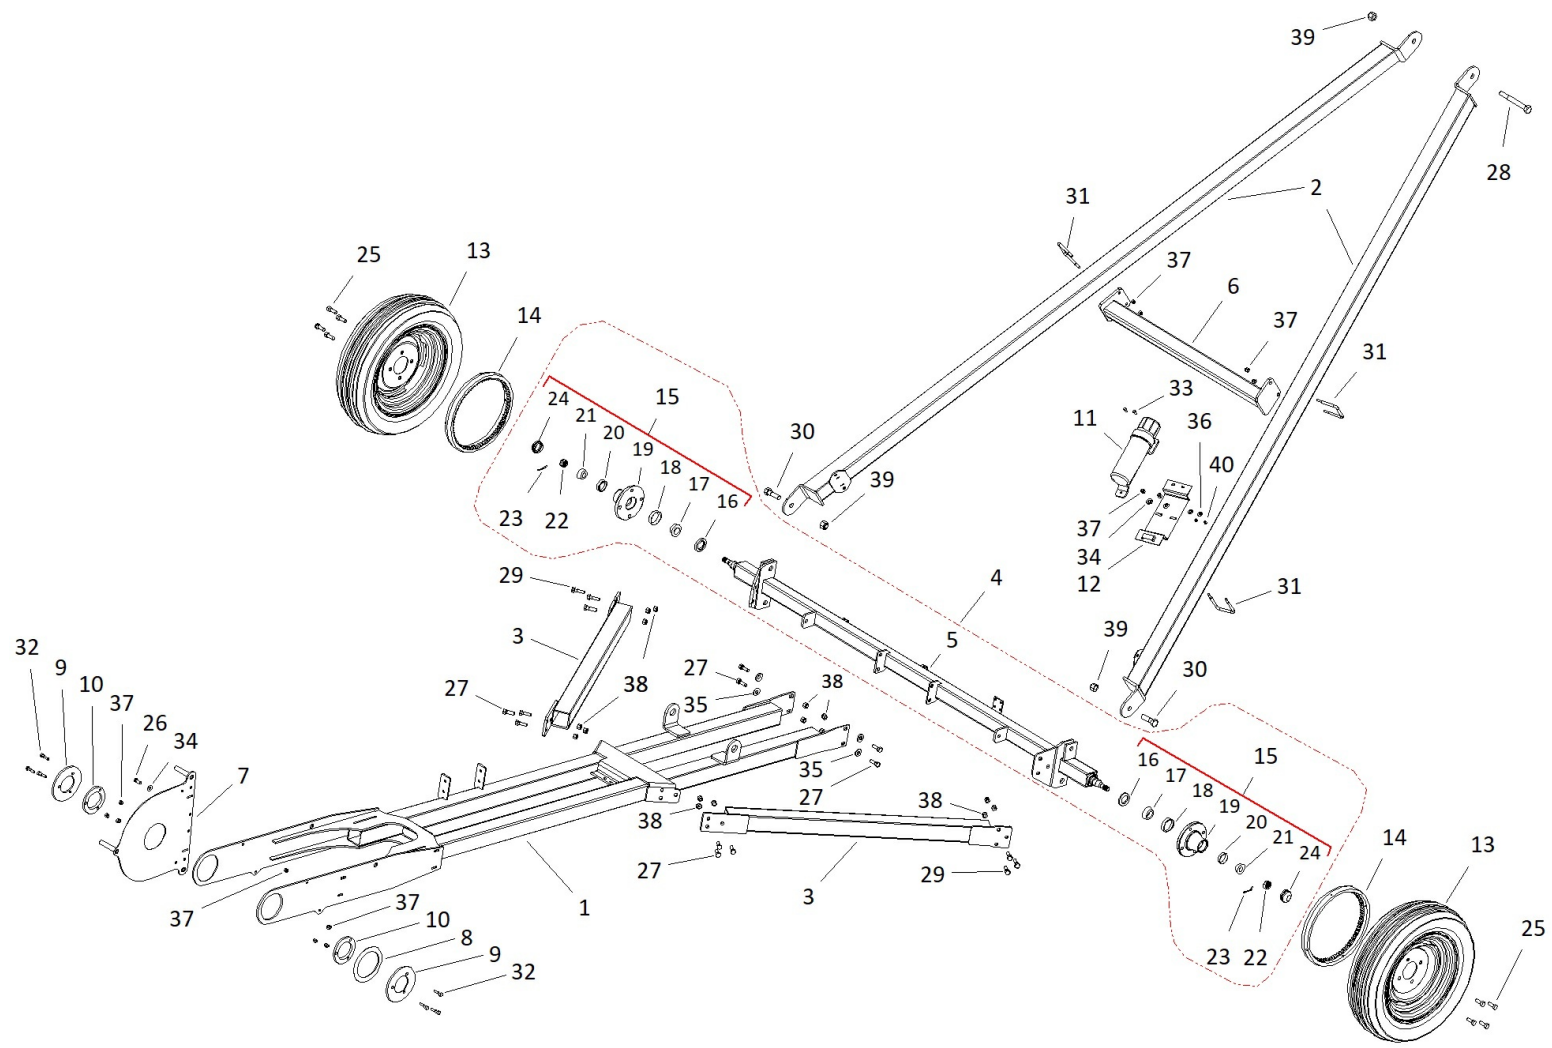

FRAME COMPONENTS, 44 ft

FRAME COMPONENTS, 44 ft

Item No.	Part No.	Description
1	10-24260	LWR FRAME, U-TROUGH
2	10-24291	U-TROUGH UPPER REACH ARM
3	10-24001	FRAME, LWR SUPPORT, STX
4	10-24058	ASSY, AXLE, STX2 (2019)
5	10-24002	FRAME, AXLE
6	10-24413	UTX44 LIFT ARM X-SUPPORT
7	200539RD	ASSY, STX2 CLOSED GUARD PULLEY SHIM
8	10-24014	SPACER, LWR FRAME, STX/XTA
9	10-24015	FRAME, LWR ARM BOLT PLATE,LARGE,STX
10	10-24016	FRAME, LWR ARM BOLT PLATE,SMALL,STX
11	10-29755	WATERPROOF PLASTIC MANUAL HOLDER
12	10-29798	MANUAL HOLDER MOUNT, WESTFIELD
13	10-22289	15X4.5X4 BOLT WHEEL W/RING GEAR
14	10-28175	RING GEAR WITH 4 SET SCREWS
15	10-19467	REG HUB ASSEMBLY 4500059
16	10-19264	HUB SEAL 4500059-5
17	10-19265	CONE BEARING 4500059-3
18	10-19266	CUP 4500059-4
19	10-19267	REG HUB 4500059-8
20	10-19268	CUP 4500059-2
21	10-19269	BEARING CONE 4500059-1
22	10-19270	NUT 3/4" SLOTTED 4500059-10
23	10-19271	COTTER PIN 1/8 X 1-1/2 C.ZINC PLTD
24	10-19272	REG DUST CAP 4500059-6
25	10-20565	1/2" X 1" NF #5 WHEEL BOLT BLACK
26	10-18955	BOLT 3/8" X 1" 9900699
27	10-19589	BOLT 1/2" X 1-1/2" 9900536
28	10-19593	BOLT 3/4" X 6-1/2" 9900039
29	10-19974	BOLT, 1/2" 1-3/4" GR8 9900133