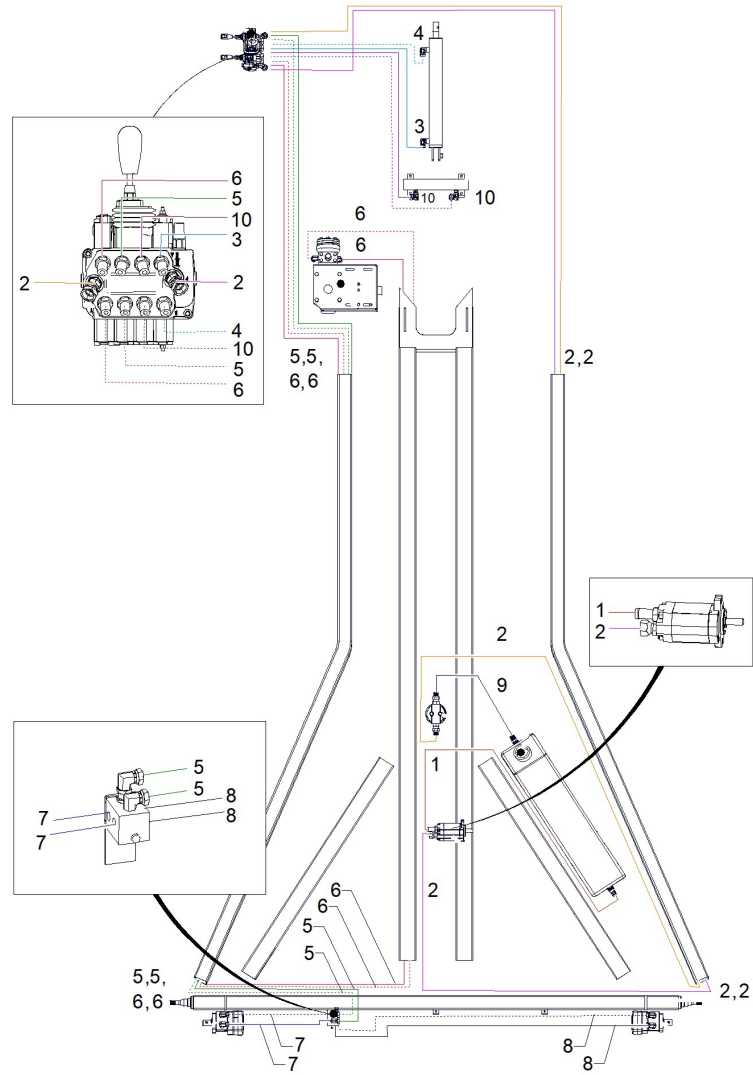

HYDRAULIC HOSES, 44 ft (HD SP KIT - HYDRAULIC) (PRIOR TO 2021)

Hose identification is defined by a single band of colour on the valve end of the hose: Blue - 3 & 4, Green - 5, White - 6, Red - 10

HYDRAULIC HOSES, 44 ft (HD SP KIT - HYDRAULIC) (PRIOR TO 2021)

Item No.	Part No.	Description
1	10-24094	3/4" X 78" HYDRAULIC HOSE
2	10-23375	1/2" X 240" HYDRAULIC HOSE
3	10-29361	3/8" X 60" HYDRAULIC HOSE
4	10-29448	3/8" X 74" HYDRAULIC HOSE
5	10-23378	3/8" X 180" HYDRAULIC HOSE
6	10-28747	3/8" X 358" HYDRAULIC HOSE
7	10-23371	3/8" X 18" HYDRAULIC HOSE
8	10-29443	3/8" X 56" HYDRAULIC HOSE
9	10-24091	1/2" X 22" HYDRAULIC HOSE
10	10-28232	3/8" X 62" HYD. HOSE