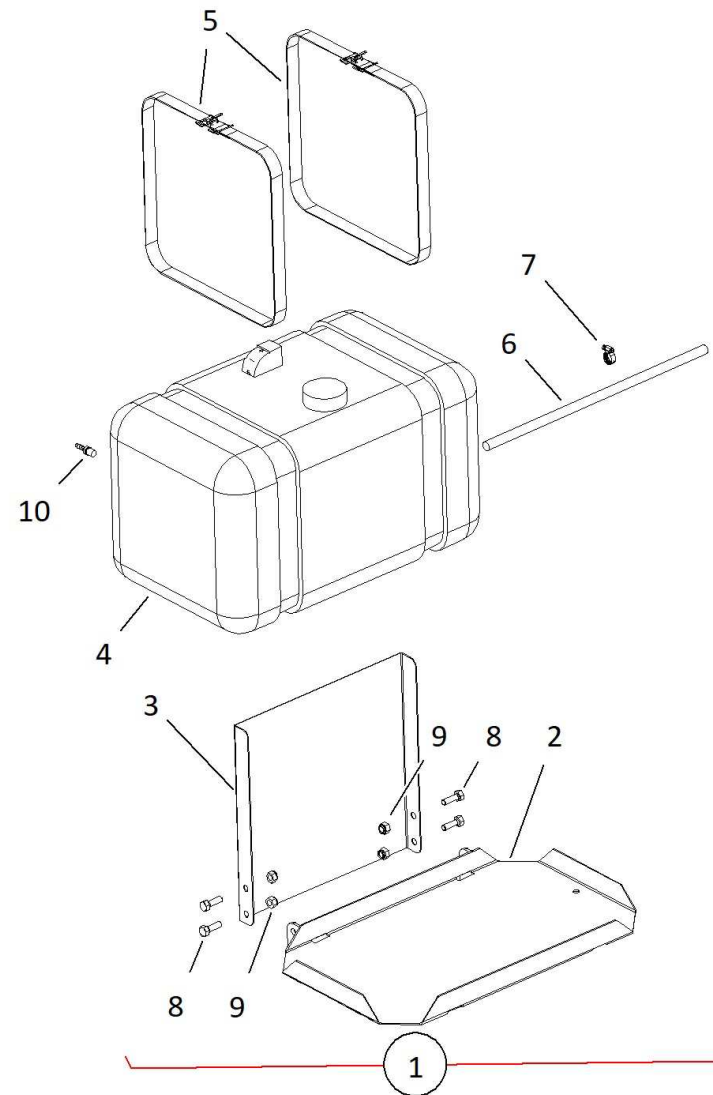

GAS TANK KIT (A415U)

GAS TANK KIT (A415U)

Item No.	Part No.	Description
1	05-A415U	STX2 (2019) GAS TANK PKG
2	10-24007	MNT, GAS TANK, STX
3	10-24018	HEAT SHIELD, STX2/XTA
4	201573	MOELER EPA FUEL TANK 45 L
5	10-23122	STRAP, NYLON - 54" W/SPRING BUCKLE
6	10-24106	1/4 FUEL HOSE, 60"
7	1200024	1/4" HOSE CLAMP
8	10-18698	BOLT 7/16" X 1-1/4" 9900219
9	10-19598	LOCKNUT 7/16" 9900643
10	201659	125-4B FITTING (FUEL TANK)