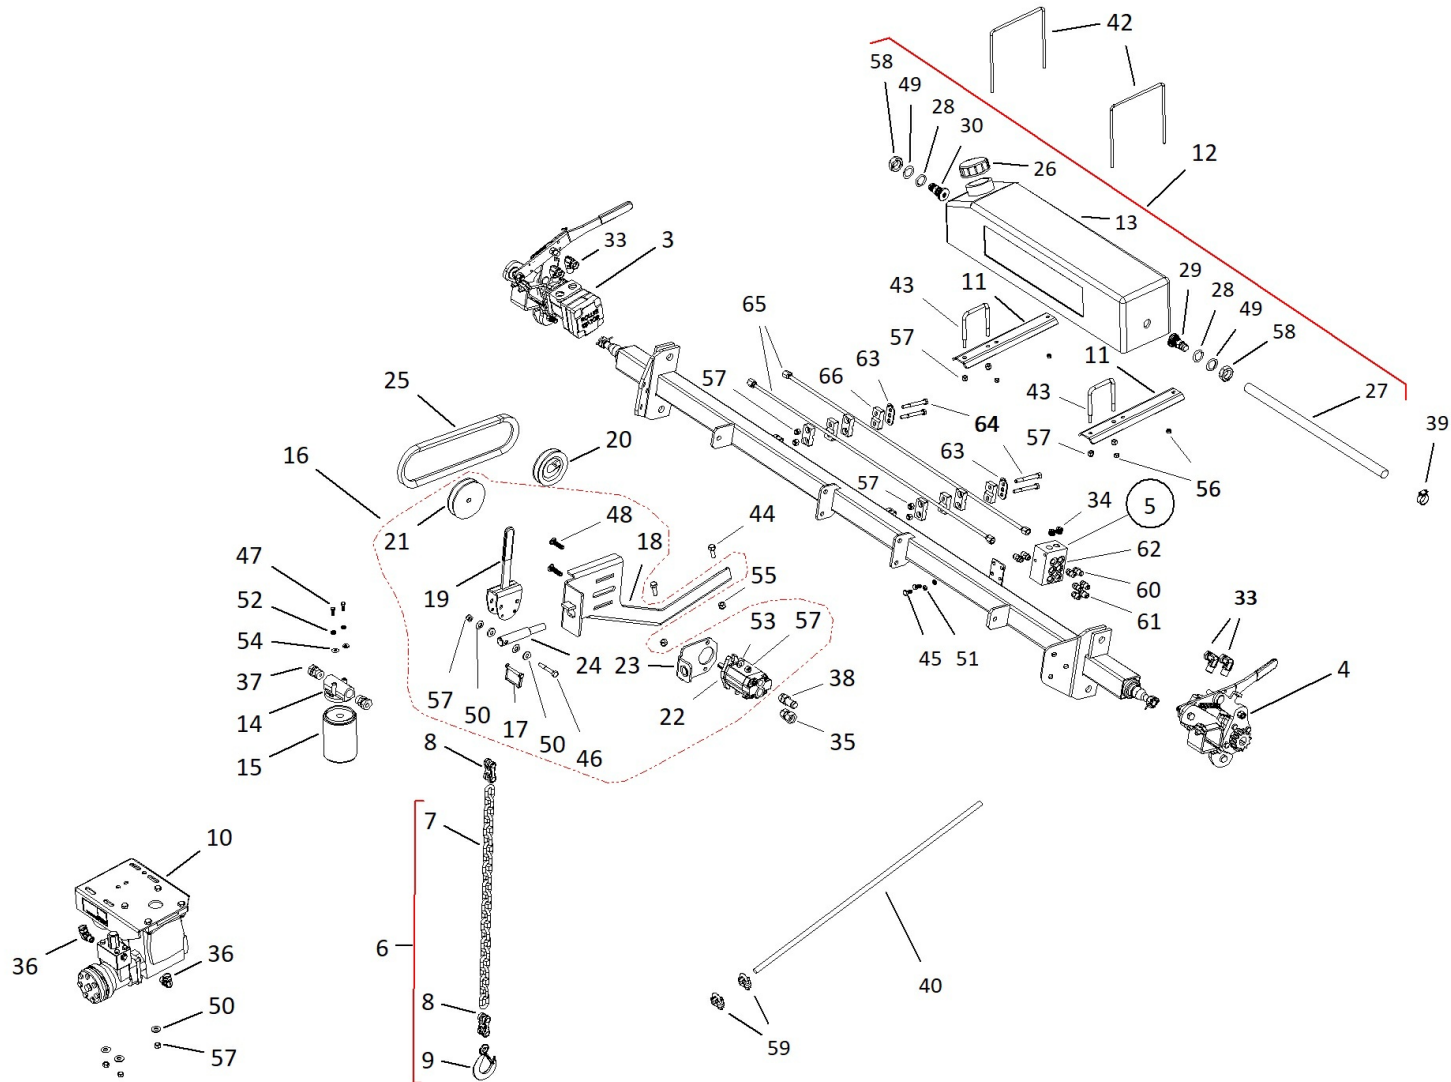

SP KIT PARTS (2021)

SP KIT PARTS (2021)

Item No.	Part No.	Description
3	0200015EL	OC ASSY COMPLETE W/MTR/PIN LH
4	0200015ER	OC ASSY COMPLETE W/MTR/PIN RH
5	201488	HYDRAULIC MANIFOLD, ASSEMBLY
6	10-24214	ASSY, SAFETY CHAIN W/ HOOK, 23 LINK
7	10-24215	5/16 GRADE 30 CHAIN X 23 LINK, PLTD
8	10-20083	5/16" MID LINK
9	10-28997	1/2T EYE HOIST HOOK W/LATCH
10	10-23515	STX2 HYD WINCH ASSY, RED
11	10-24019	MNT, HYD TANK, STX
12	10-23226	HYD TANK ASSY, 22L BLACK STX2/XTA
13	9900052B-1	22L TANK (BLACK)
14	9900993	FILTER HEAD, INLINE, 3/4" NPT
15	9900994	FILTER HYD, 10 MICRON, 3/4" NPT
16	10-24056	ASSY, HYD PUMP, STX
17	10-24057	QUICK PIN 1/4 X 2-1/4
18	10-24008	MNT, PUMP BRKT
19	10-24009	HANDLE, PUMP
20	10-28061	PULLEY, 4.5 X 1-1/8, SNGL 1902217
21	10-28200	PULLEY,4.5 X 0.5, SNGL 1901226 PMP
22	10-28205	HYDRAULIC PUMP 9900200
23	10-24010	BRKT, PUMP ADJUST
24	10-24011	PUMP PUSH BAR
25	10-24061	BX35 BELT (NOTCHED BELT)
26	1200011	CAP, 22/35L GAS TANK
27	10-29389	3/8" X 18" HYDRAULIC HOSE
28	9900240	O-RING, #318
29	9900021	ALUM FITTING FOR OIL RESERVOIR
30	9900232A	1"BLKHD X 1/2MNPT X 3/8FNPT FITTING
33	10-22557	ELB,STL,90D, 3/8FS NPSM X 1/2M NPTF