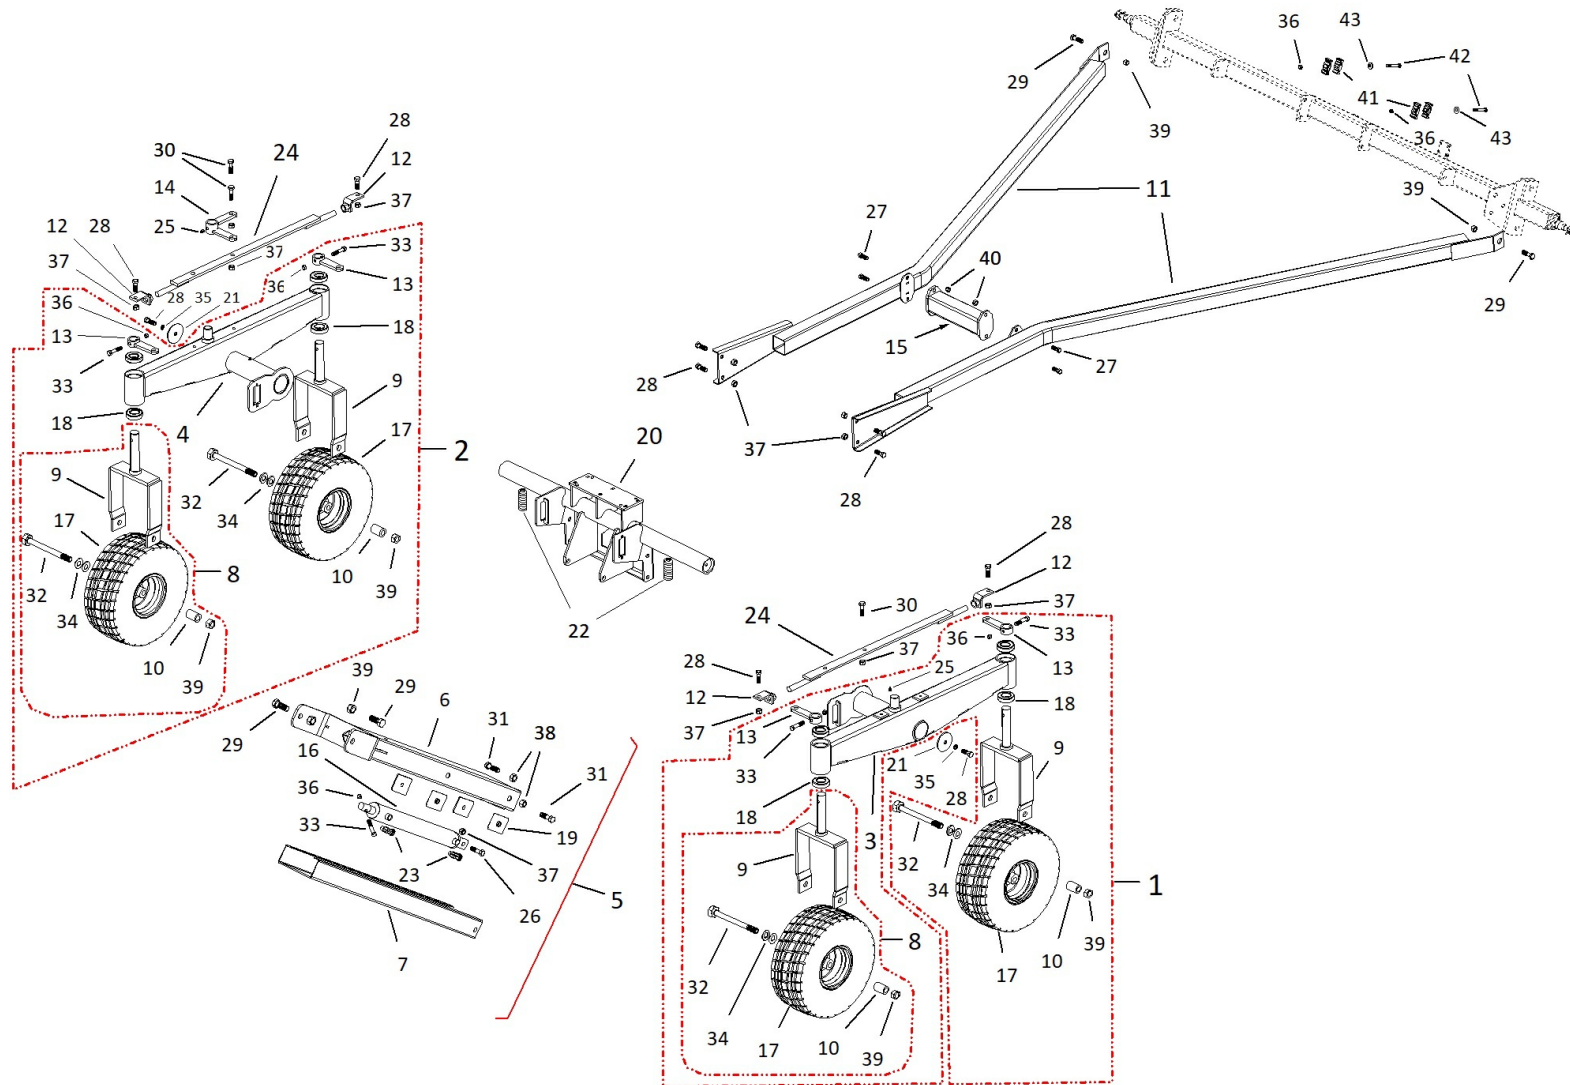

HD SP KIT FRAME COMPONENTS (PRIOR TO 2021)

HD SP KIT FRAME COMPONENTS (PRIOR TO 2021)

Item No.	Part No.	Description
1	10-23561	WALKING BEAM RH W/WHEEL CASTER STX2
2	10-23562	WALKING BEAM LH W/WHEEL CASTER STX2
3	10-22312	WALKING BEAM, RH, W/BEARINGS, RED
4	10-22313	WALKING BEAM, LH, W/BEARINGS, RED
5	10-22327	STX2-46/STX1041 SLIDER ASSEMBLY, RE
6	10-22328	STX2-46/STX1041 TOP SLIDER, RED
7	10-22329	LOWER SLIDER, RED
8	10-22366	STX HD WHEEL CASTER ASSEMBLY, RED
9	10-22347	HD WHEEL YOKE, RED
10	10-22365RD	WHEEL CASTER SPACER, HD SP KIT, RED
11	10-23255	HD SP REACH ARM, STX208/10-46
12	10-22309	HD STEERING LINK END, PLATED
13	10-22314	STX HD CASTER STEERING LINK, RED
14	10-22359	STX HD MANUAL STEERING PIVOT LH RED
15	10-23213	FRAME CROSSMEMBER, STX2
16	10-28179	HYD CYLINDER (SP KIT) 0200308
17	10-22332	TIRE ASSY,16X7.5X8 TURFMASTER
18	10-22344	1654-2RS 1-1/4" BEARING
19	10-22345	SLIDER WEAR PLATE (2300068)
20	10-22311	AXLE, HD MOVER, RED
21	0202005	END CAP, AXLE, HD SP KIT
22	10-21092	STORM CONVEYOR SUPPORT SPRING
23	10-28757	ELB,STL,90D, 3/8FS NPSM X 3/8M NPTF
24	10-22310	STX HD STEERING LINK, RED
25	10-19222	GREASE FTG ZERK 1/4-28 SAE CZ PLTD
26	9900560	1/2" X 2-1/4" NC BOLT GR 5 PLTD
27	10-18698	BOLT 7/16" X 1-1/4" 9900219
28	10-19589	BOLT 1/2" X 1-1/2" 9900536
29	10-19592	BOLT 3/4" X 2" 9900823