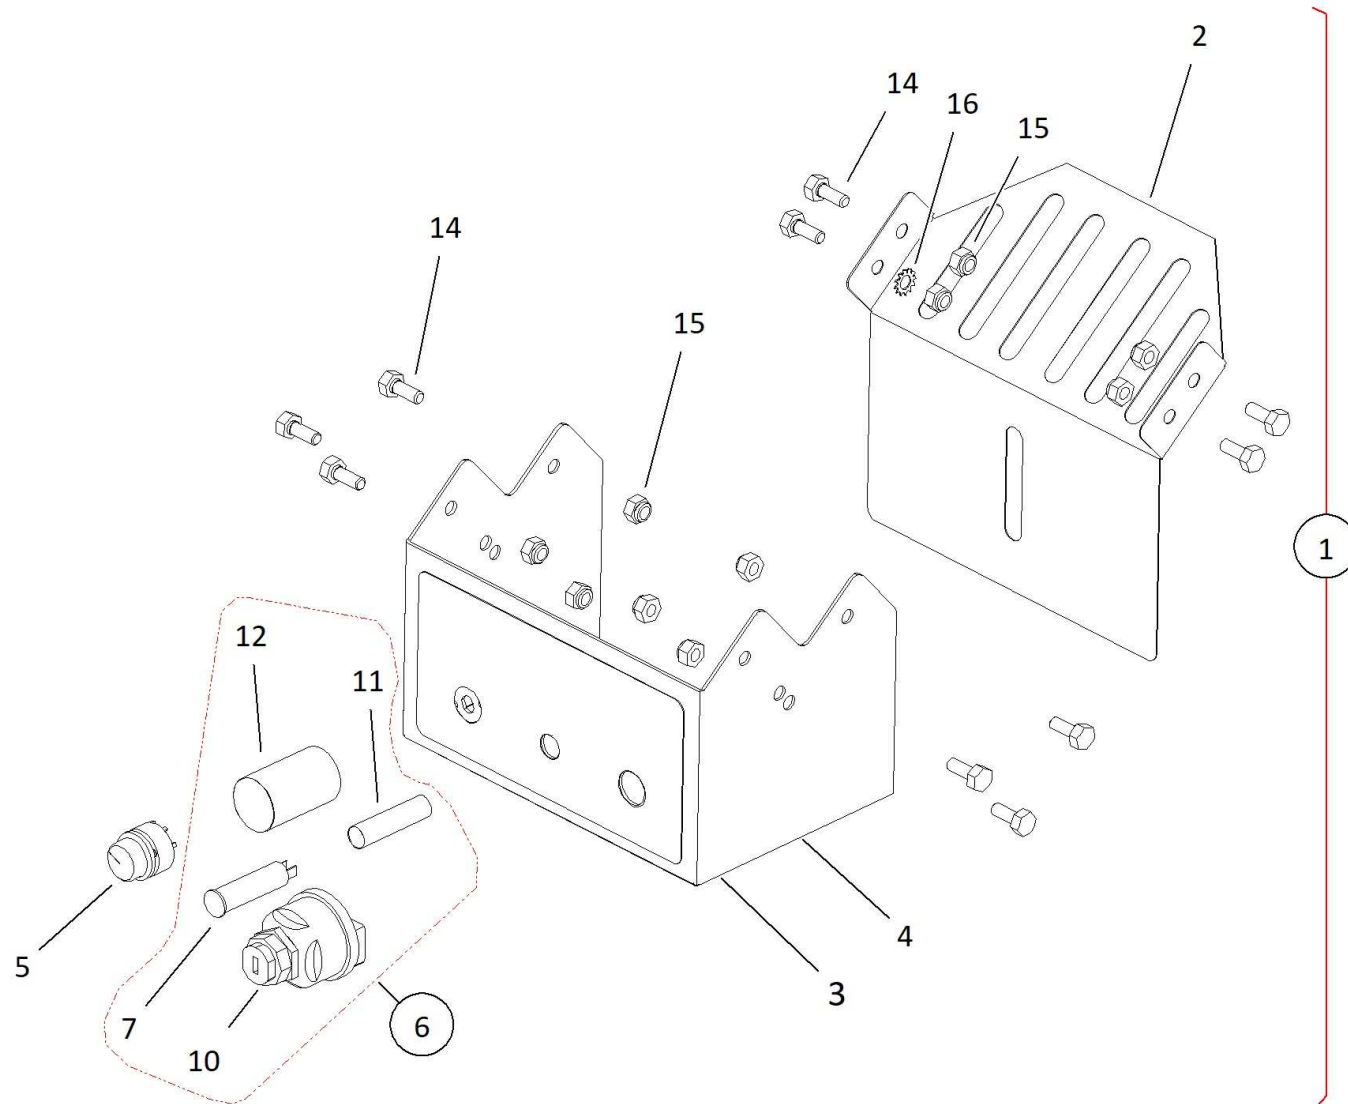

ELECTRONIC THROTTLE CONTROLS KIT, RED (A495RD)

ELECTRONIC THROTTLE CONTROLS KIT, RED (A495RD)

Item No.	Part No.	Description	Note
1	05-A495RD	ELECTRONIC THROTTLE CONTROLS KIT	
2	202047GA	ELEC THROTTLE CONTROLS BTM CVR	
3	202040RD	THROTTLE CONTROLS SUB-ASSEMBLY, RED	
4	202174RD	BRKT, THROTTLE CONTROL MOUNT, RED	
5	202010	SPEED ROTARY SWITCH	
6	202037	THROTTLE CONTROL KIT	
7	202011	ELECTRONIC THROTTLE IGNITION LIGHT	
8	202176	ELECTRONIC THROTTLE CONTROLS MAIN HARNESS 2.0	NOT SHOWN
9	202026	ELECTRONIC THROTTLE CONTROLS SPEED HARNESS	NOT SHOWN
10	202172	IGNITION SWITCH	
11	202038	IGNITION LIGHT HEAT SHRINK	
12	202039	SPEED SWITCH HEAT SHRINK	
13	9900614-2	20 AMP STANDARD BLADE FUSE	NOT SHOWN
14	10-19538	BOLT,5/16X3/4 PLTD 9900797	
15	10-19980	LOCKNUT, 5/16" 9900520	
16	202177	5/16" EXTRNL TOOTHLOCK WASHER PLTD