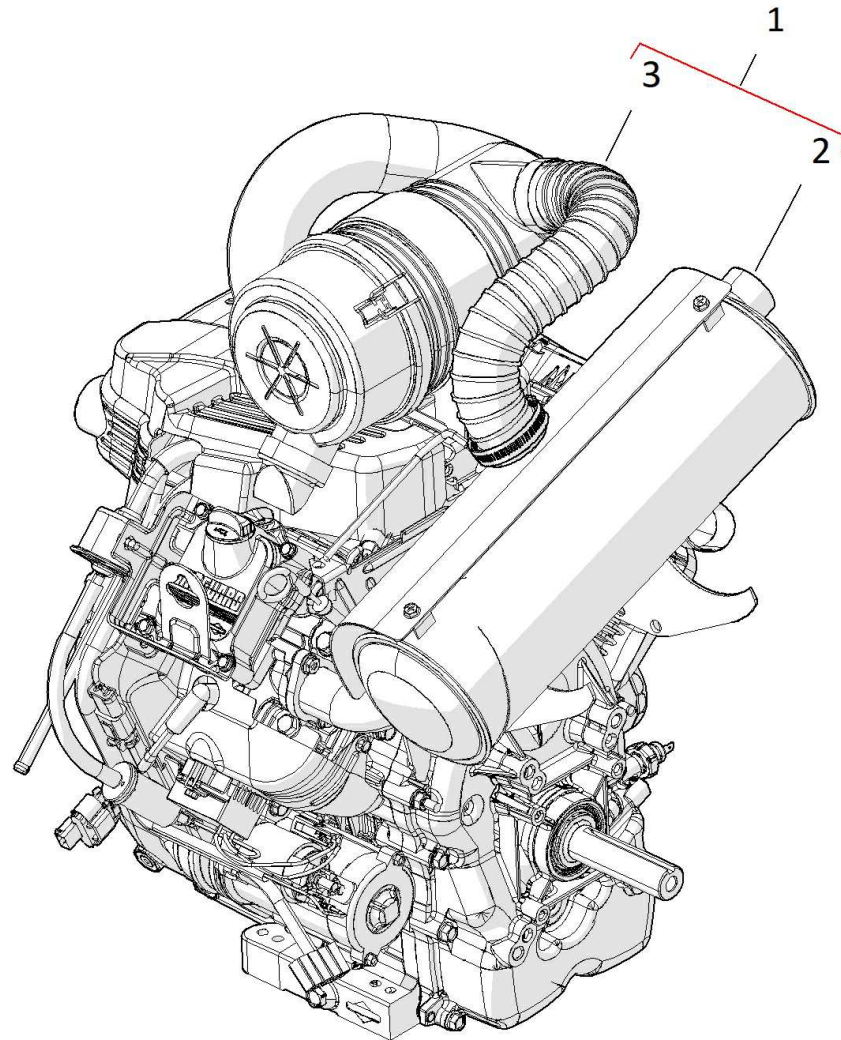

VANGUARD COLD WEATHER KIT (23746)

VANGUARD COLD WEATHER KIT (23746)

Item No.	Part No.	Description
1	10-23746	VANGUARD COLD WEATHER KIT W/MUFFLER
2	10-23620	VANGUARD MUFFLER
3	10-23633	VANGUARD COLD WEATHER KIT
4	10-23732	HOSE CLAMP, NON SLIP, SAE 32
5	10-23738	2" HIGH TEMP DUCTING - 16" LONG