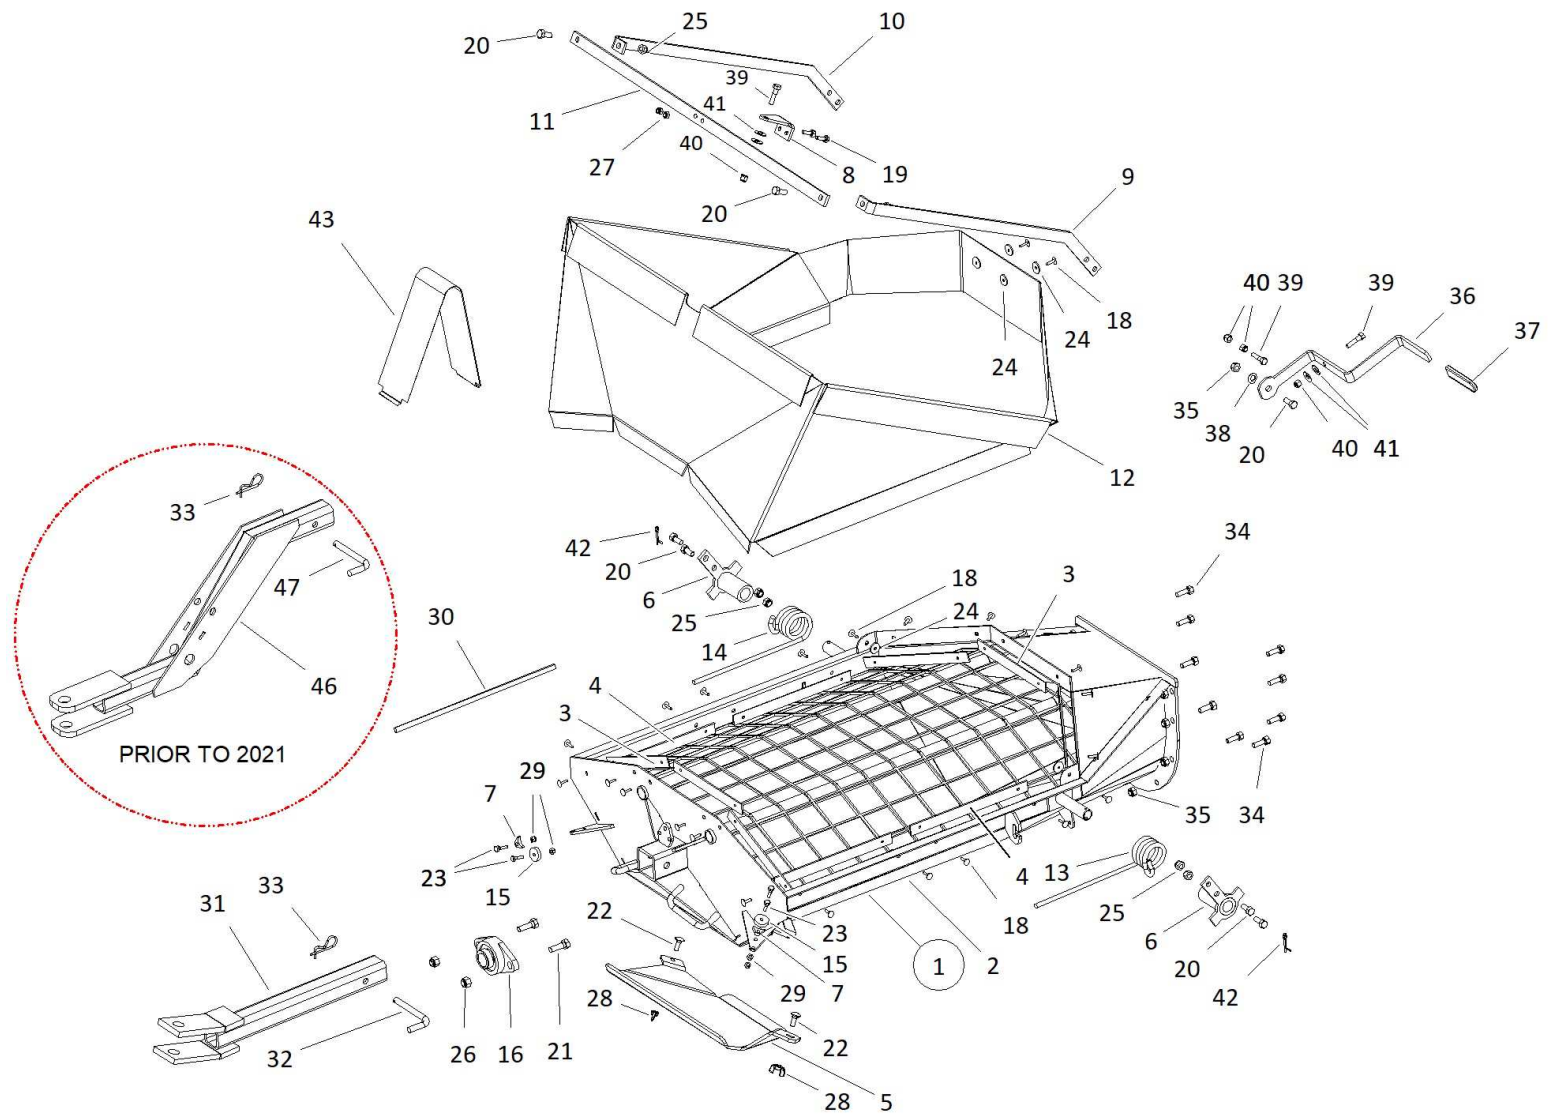

UTX HOPPER

UTX HOPPER

Item No.	Part No.	Description	Note
1	10-24237	HOPPER ASSY, U-TROUGH AUGER UTX	
2	10-24238	HOPPER ONLY, U-TROUGH AUGER	
3	10-22050	10 BELTING ATTACH STRAP	
4	10-22051	12-1/2 BELTING ATTACH STRAP	
5	10-24252	PLT, CLEANOUT COVER	
6	10-24253	SPRING PIVOT	
7	10-24262	PLT, CABLE RETAINER	
8	10-24263	BRKT, HOPPER CABLE ATTACH	
9	10-24264	PLT, HOPPER CANVAS SUPPORT, RH	
10	10-24265	PLT, HOPPER CANVAS SUPPORT, LH	
11	10-24266	PLT, HOPPER CANVAS SUPPORT, CENTER	
12	202050	HOPPER CANVAS	
13	10-27237	WC1335 HOPPER SPRING, LEFT	
14	10-27238	WC1335 HOPPER SPRING, RIGHT	
15	10-24261	PULLEY, 1/8 GROOVEX1-1/4"ODX1-1/4"	
16	10-27246	1-1/4 BEARING, 2-BOLT PILLOW	
18	10-20399	3/16" X 5/8" GRIP RIVET	
19	10-18091	BOLT 5/16" X 1" 9900839	
20	10-19542	BOLT, 7/16" X 1" PLTD 4500068	
21	10-19589	BOLT 1/2" X 1-1/2" 9900536	
22	10-27986	CARRIAGE BOLT, 3/8" X 1" PLTD	
23	9900603	BOLT HEX 1/4 X 1 UNC GR5 PLT	
24	10-18186	3/16 X 1 RIVET WASHER	
25	10-17593	7/16" LOCKNUT	
26	10-17750	LOCKNUT 1/2"	
27	10-19980	LOCKNUT, 5/16" 9900520	
28	10-20082	3/8" WING NUT PLTD	
29	10-28449	LOCKNUT 1/4" 9900562	
30	10-24407	UTX44 HOPPER CABLE - 1/8" X 14.5'