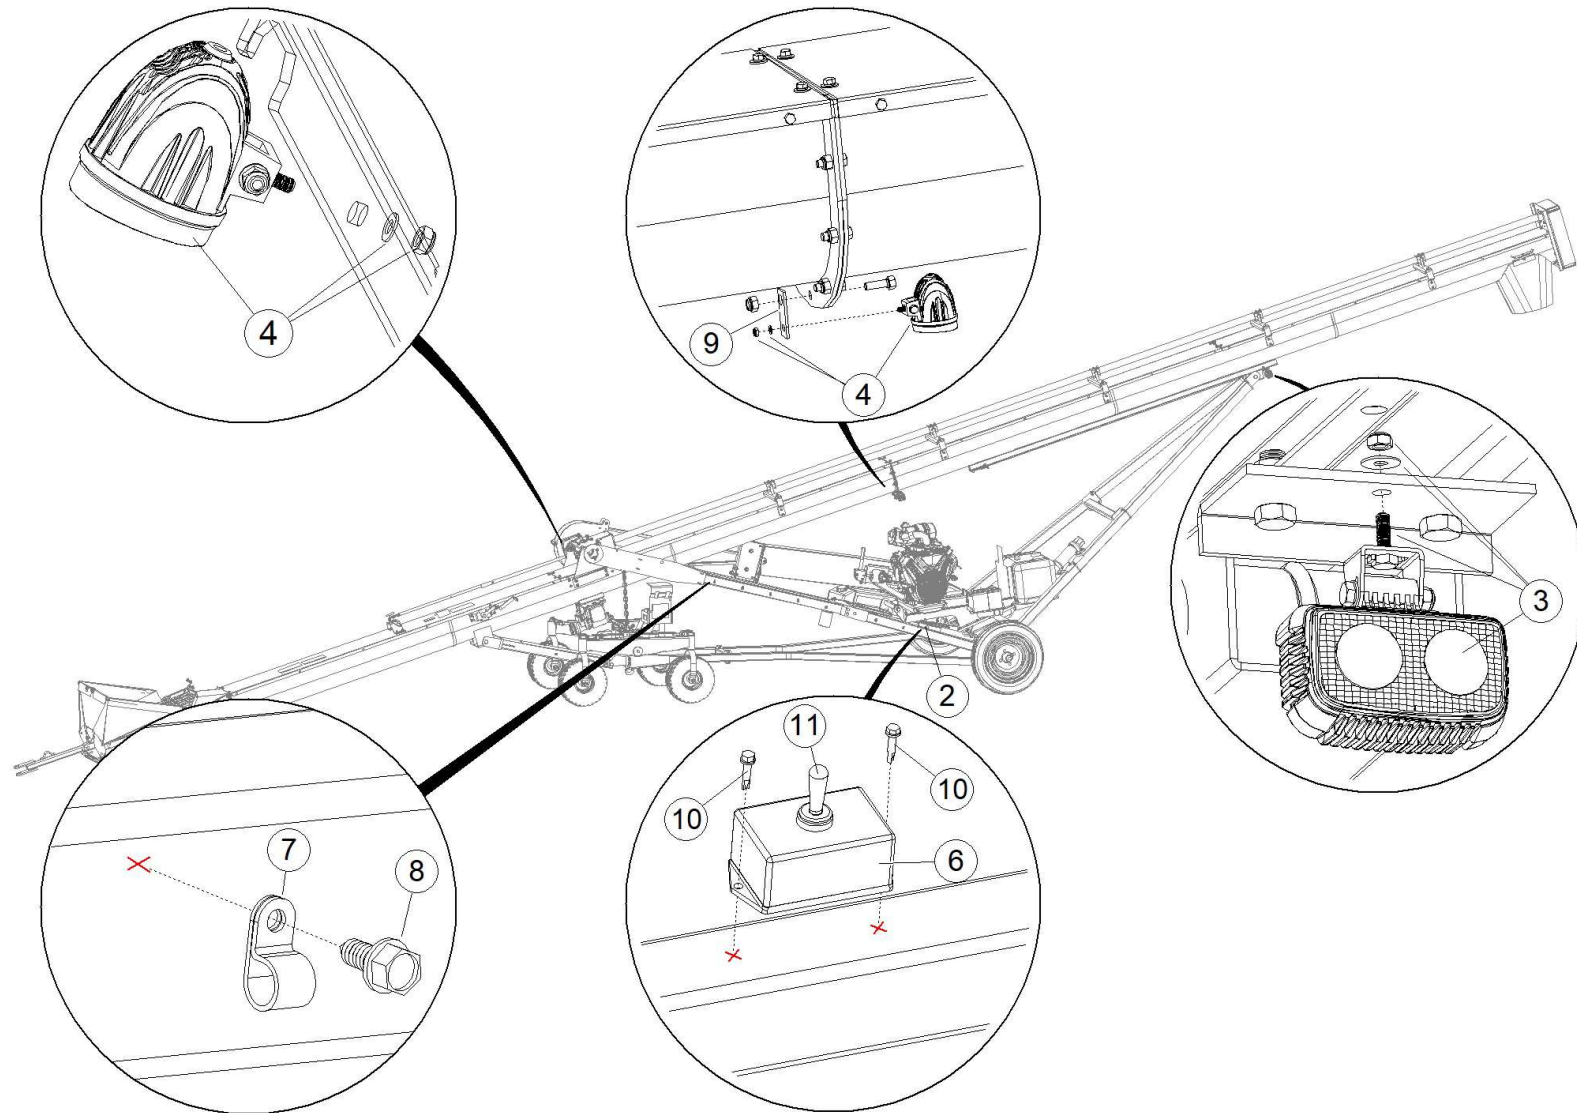

LIGHT KIT, 44 ft (A318)

LIGHT KIT, 44 ft (A318)

Item No.	Part No.	Description	Note
1	05-A318	STX/R 46/51 LIGHT KIT	
2	10-22401	HARNES & SWITCH BOX ASSY	
3	10-22395	LEDWD-2L20 FLOOD LAMP	INCLUDES HARDWARE
4	10-22394	LEDWD-1L10 MINI FLOOD LAMP	INCLUDES HARDWARE
5	10-22427	LEAD CONNECTOR, DEUTSCH DT06-2S	NOT SHOWN
6	10-22399	SWITCH BOX ONLY A317/A318	PRIOR TO 2020
6	201234	REPLACEABLE SWITCH BOX (LIGHT KIT)	2020 AND LATER
7	10-22397	CLAMP, 1/4"	
8	10-19274	SELF TAPPING SCREW 9900132	
9	10-22286	TRANSPORT CHAIN LUG	
10	10-22396	8-18 X 3/4" TEK SCREW	
11	10-24355	WEATHERPROOF TOGGLE SWITCH	
12	10-22446	FUSE, BUSS AGC 20A	NOT SHOWN
13	10-22424	WEATHER PACK SHROUD, 1 POS	NOT SHOWN
14	10-22425	WEATHER PACK TOWER, 1 POS	NOT SHOWN
15	9900622	CONNECTOR, TAP-IN SPLICE, 16-14 GA	NOT SHOWN
16	10-23129	ENGINE POWER SPLICE HARNES	NOT SHOWN