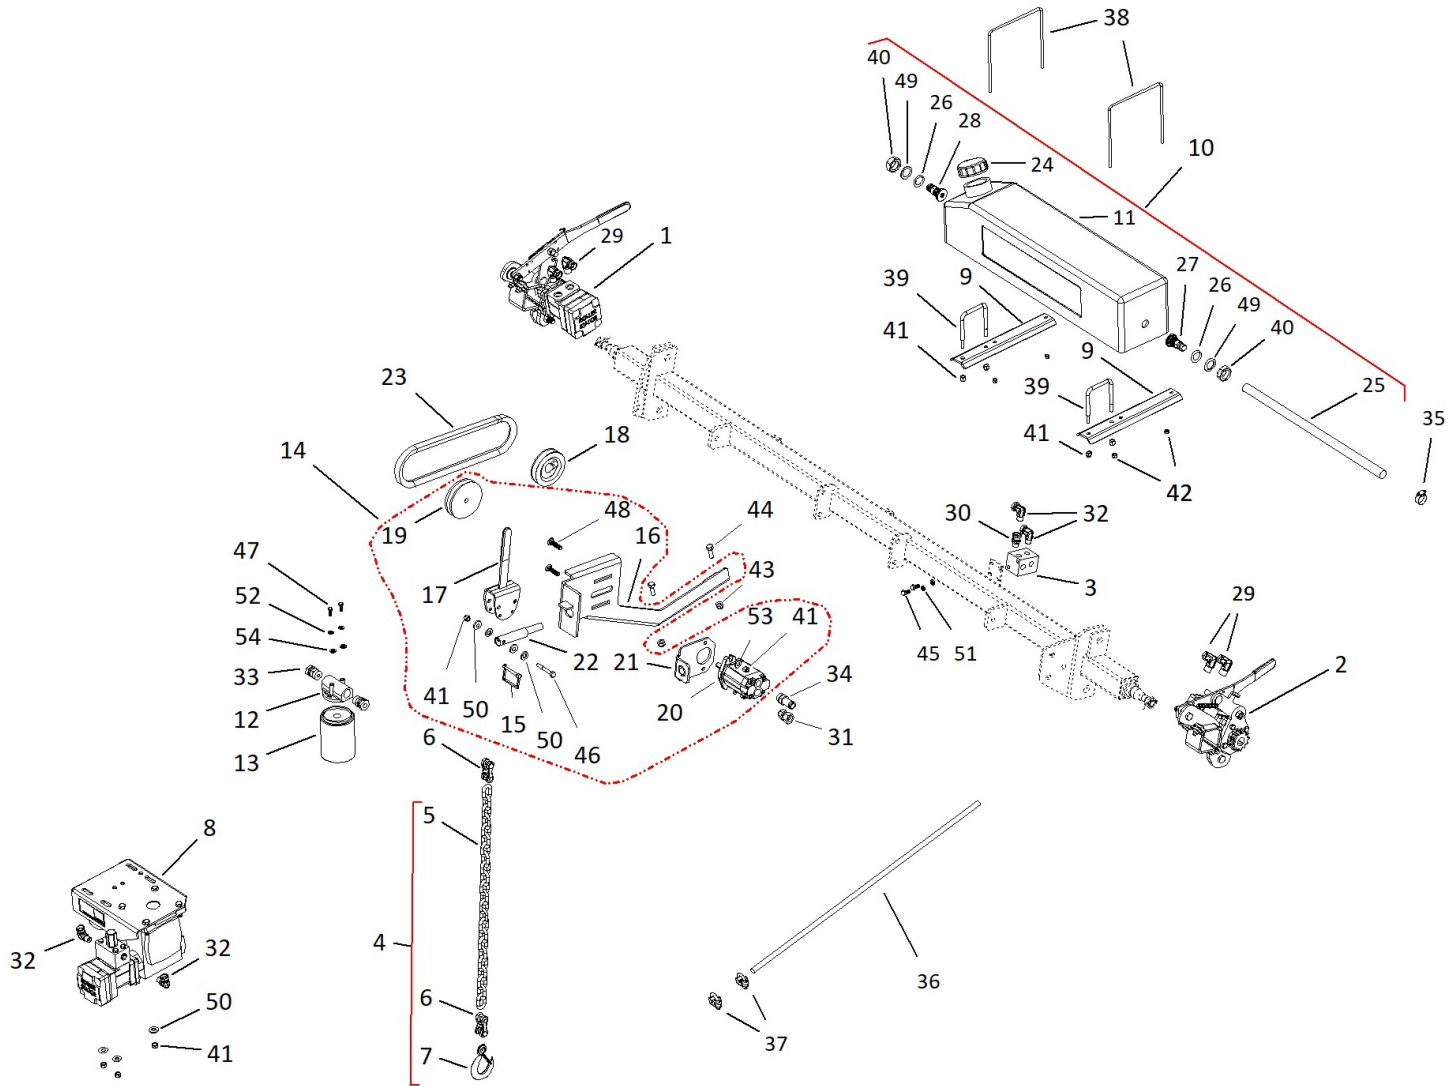

SP KIT PARTS (PRIOR TO 2021)

SP KIT PARTS (PRIOR TO 2021)

Item No.	Part No.	Description
1	0200015EL	OC ASSY COMPLETE W/MTR/PIN LH
2	0200015ER	OC ASSY COMPLETE W/MTR/PIN RH
3	10-28180	CUSHION BLOCK
4	10-24214	ASSY, SAFETY CHAIN W/ HOOK, 23 LINK
5	10-24215	5/16 GRADE 30 CHAIN X 23 LINK, PLTD
6	10-20083	5/16" MID LINK
7	10-28997	1/2T EYE HOIST HOOK W/LATCH
8	10-23515	STX2 HYD WINCH ASSY, RED
9	10-24019	MNT, HYD TANK, STX
10	10-23226	HYD TANK ASSY, 22L BLACK STX2/XTA
11	9900052B-1	22L TANK (BLACK)
12	9900993	FILTER HEAD, INLINE, 3/4" NPT
13	9900994	FILTER HYD, 10 MICRON, 3/4" NPT
14	10-24056	ASSY, HYD PUMP, STX
15	10-24057	QUICK PIN 1/4 X 2-1/4
16	10-24008	MNT, PUMP BRKT
17	10-24009	HANDLE, PUMP
18	10-28061	PULLEY, 4.5 X 1-1/8, SNGL 1902217
19	10-28200	PULLEY,4.5 X 0.5, SNGL 1901226 PMP
20	10-28205	HYDRAULIC PUMP 9900200
21	10-24010	BRKT, PUMP ADJUST
22	10-24011	PUMP PUSH BAR
23	10-24061	BX35 BELT (NOTCHED BELT)
24	1200011	CAP, 22/35L GAS TANK
25	10-29389	3/8" X 18" HYDRAULIC HOSE
26	9900240	O-RING, #318
27	9900021	ALUM FITTING FOR OIL RESERVOIR
28	9900232A	1"BLKHD X 1/2MNPT X 3/8FNPT FITTING
29	10-22557	ELB,STL,90D, 3/8FS NPSM X 1/2M NPTF