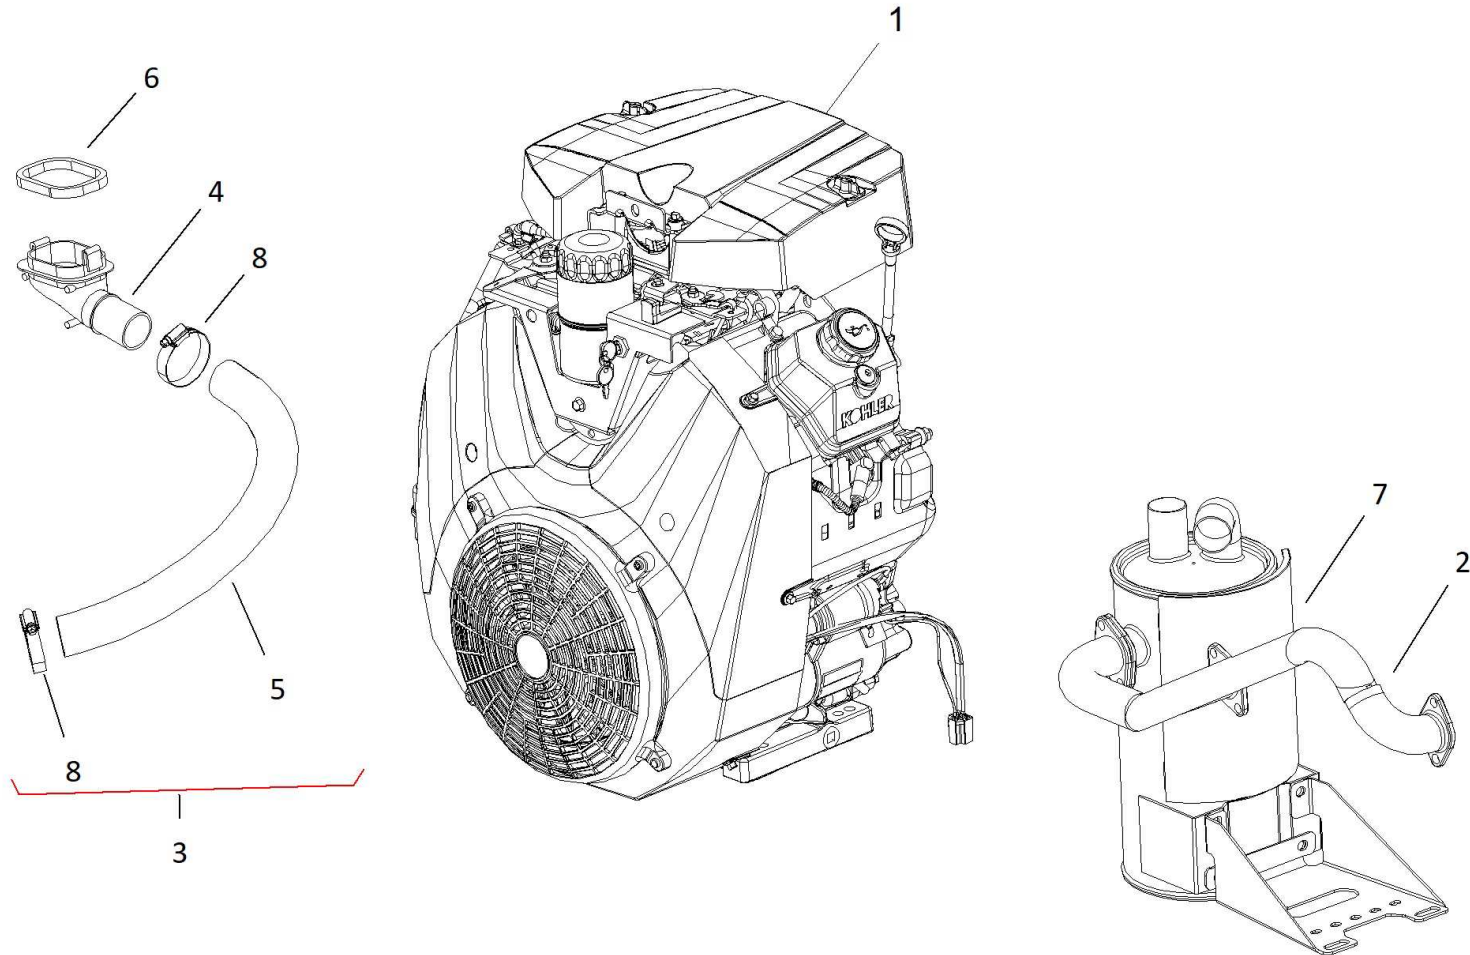

KOHLER COLD WEATHER KIT (24419) (PRIOR TO 2021)

KOHLER COLD WEATHER KIT (24419) (PRIOR TO 2021)

Item No.	Part No.	Description
1	04-38EFI	KOHLER ECH980-3013 ENGINE 38HP EFI
2	10-24418	62 786 12-S KOHLER MUFFLER KIT
3	10-24419	62 755 64-S KOHLER COLD WEATHER KIT
4	202129	KOHLER, COLD WEATHER KIT FUNNEL
5	202130	KOHLER, COLD WEATHER KIT HOSE
6	202128	KOHLER, COLD WEATHER KIT GASKET
7	202131	KOHLER, COLD WEATHER KIT MUFFLER
8	10-23732	HOSE CLAMP, NON SLIP, SAE 32