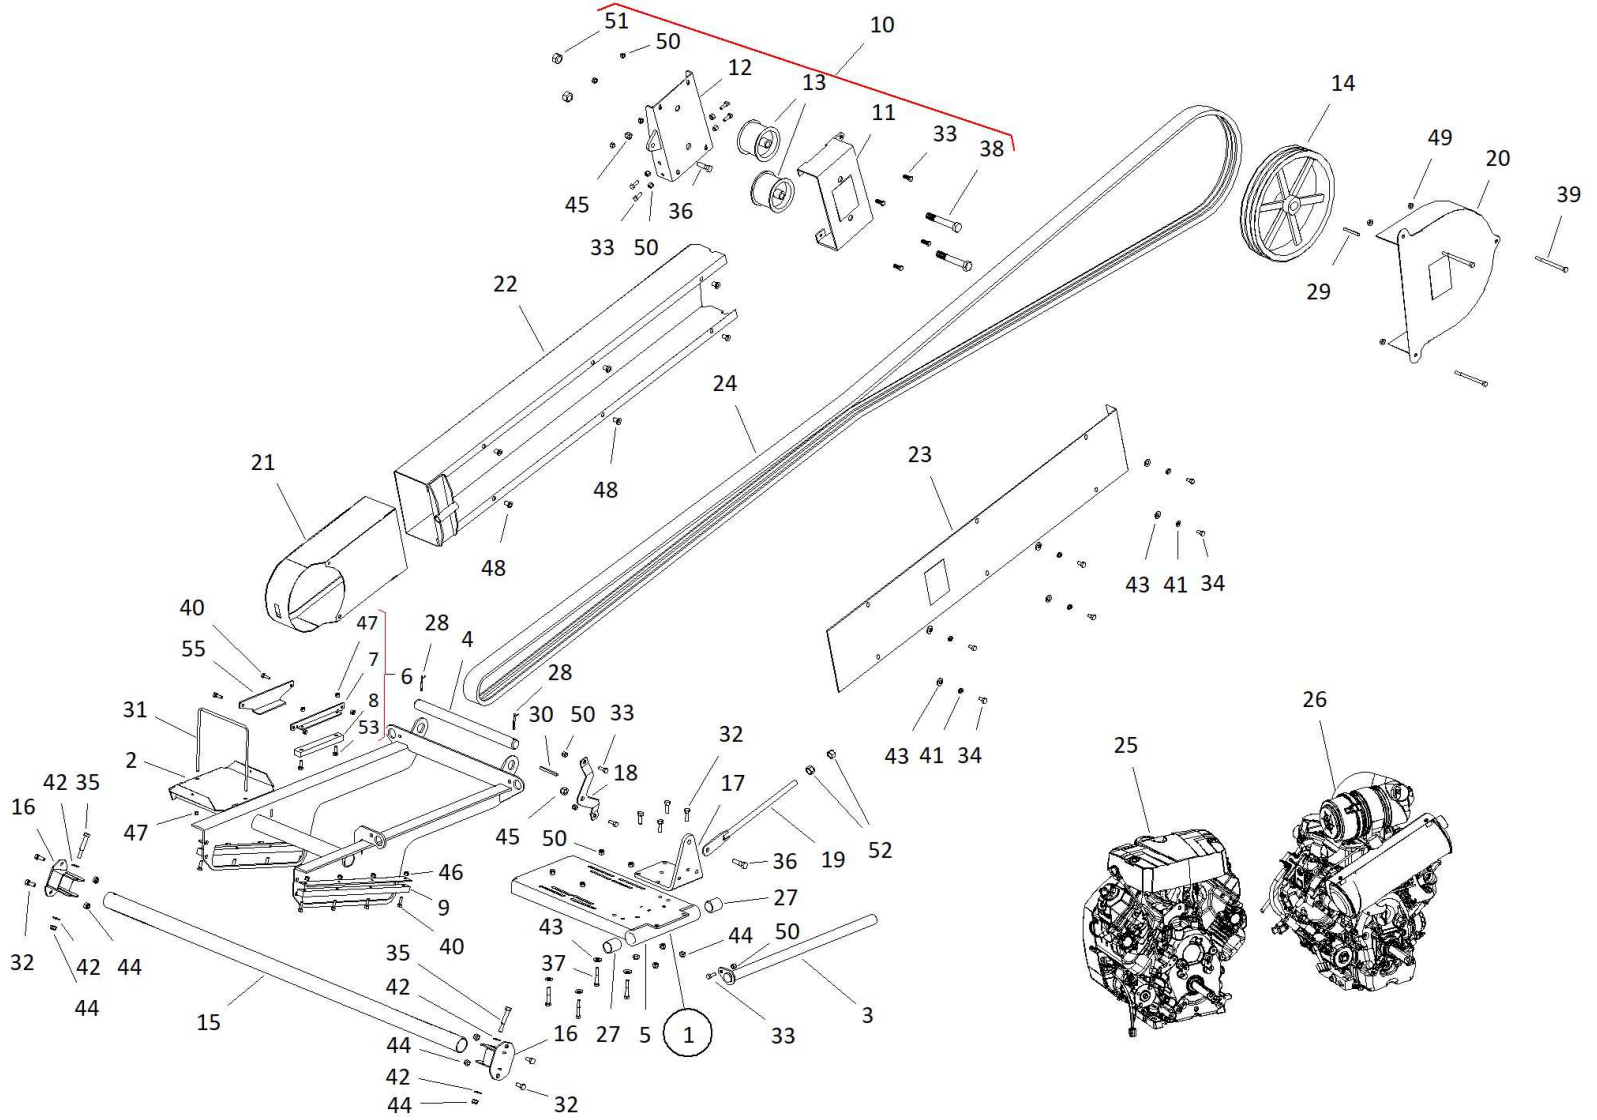

DRIVE COMPONENTS (PRIOR TO 2020)

DRIVE COMPONENTS (PRIOR TO 2020)

Item No.	Part No.	Description	Note
1	10-24055	ASSY, ENGINE SLIDER, STX2	
2	10-24004	MNT, MTR SLIDER, STX	
3	10-24005	PIN, MTR SLIDE RAIL WELD'T, STX	
4	10-24006	PIN, MOTOR PIVOT, STX	
5	10-24023	MNT, MTR ASSEM, STX	
6	202107RD	STX2 ENGINE SLIDER SUB-ASSY (2022)	
7	202095RD	BRKT, STX2 TOP SLIDER	
8	10-24031	MNT, UHMW ENGINE SLIDER	
9	BU-0101177	UHMW SLIDER, UT	
10	10-24032	BELT TENSIONER IDLER FRM ASSY, STX	
11	10-24037	BELT TENSIONER IDLER FRONT PLT	
12	10-24062	IDLER MOUNT	
13	10-23834	4" X 3/4" IDLER PULLEY (FOR 3 BELT)	
14	10-19933	PULLEY, 15 X 1.25, TRPL B	
15	10-24017	TUBE, MTR LEVELLER, STX	
16	10-24290	CROSS TUBE BRKT	
17	10-24292	BRKT, U-TROUGH ENGINE SLIDER MNT	
18	10-24078	PLT, STX GUARD RETAINER PLATE	
19	200536PL	WELDT STX2 MNL BLT ENGAGE GUIDE ROD	
20	10-24064	PULLEY GUARD COVER	
21	10-24065	STX, CLUTCH GUARD DECAL ASSY	
22	10-24067	BOTTOM GUARD ASSY	
23	10-24071	BOTTOM GUARD COVER, ASSY	
24	10-24043	B270 TRIPLE BANDED BELT	
25	04-38EFI	KOHLER ECH980-3013 ENGINE 38HP EFI	
26	04-37V	ENGINE 37HP VANGUARD EFI, C/W 23746	
27	10-19776	BUSHING, 1-1/4"	
28	10-17757	COTTER PIN 3/16 X 1-3/4 C.ZINC PLTD	
29	10-17854	BD KEY