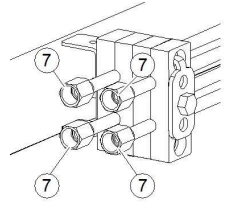

HYDRAULIC HOSES, 44 ft (HD-SP KIT) (2021)

HYDRAULIC HOSES, 44 ft (HD-SP KIT) (2021)

Item No.	Part No.	Description
1	10-24094	3/4" X 78" HYDRAULIC HOSE
2	10-24091	1/2" X 22" HYDRAULIC HOSE
3	201519	3/8" X 155" HYDRAULIC HOSE
4	201501	3/8" X 28" HYDRAULIC HOSE
5	201510	3/8" X 18" HYDRAULIC HOSE
6	201509	3/8" X 60" HYDRAULIC HOSE
7	201508	3/8" X 54" HYDRAULIC HOSE
8	201507	1/2" X 110" HYDRAULIC HOSE
9	201516	3/8" X 248" HYDRAULIC HOSE
10	201500	3/8" X 18" HYDRAULIC HOSE
11	201503	3/8" X 66" HYDRAULIC HOSE
12	201505	3/8" X 90" HYDRAULIC HOSE