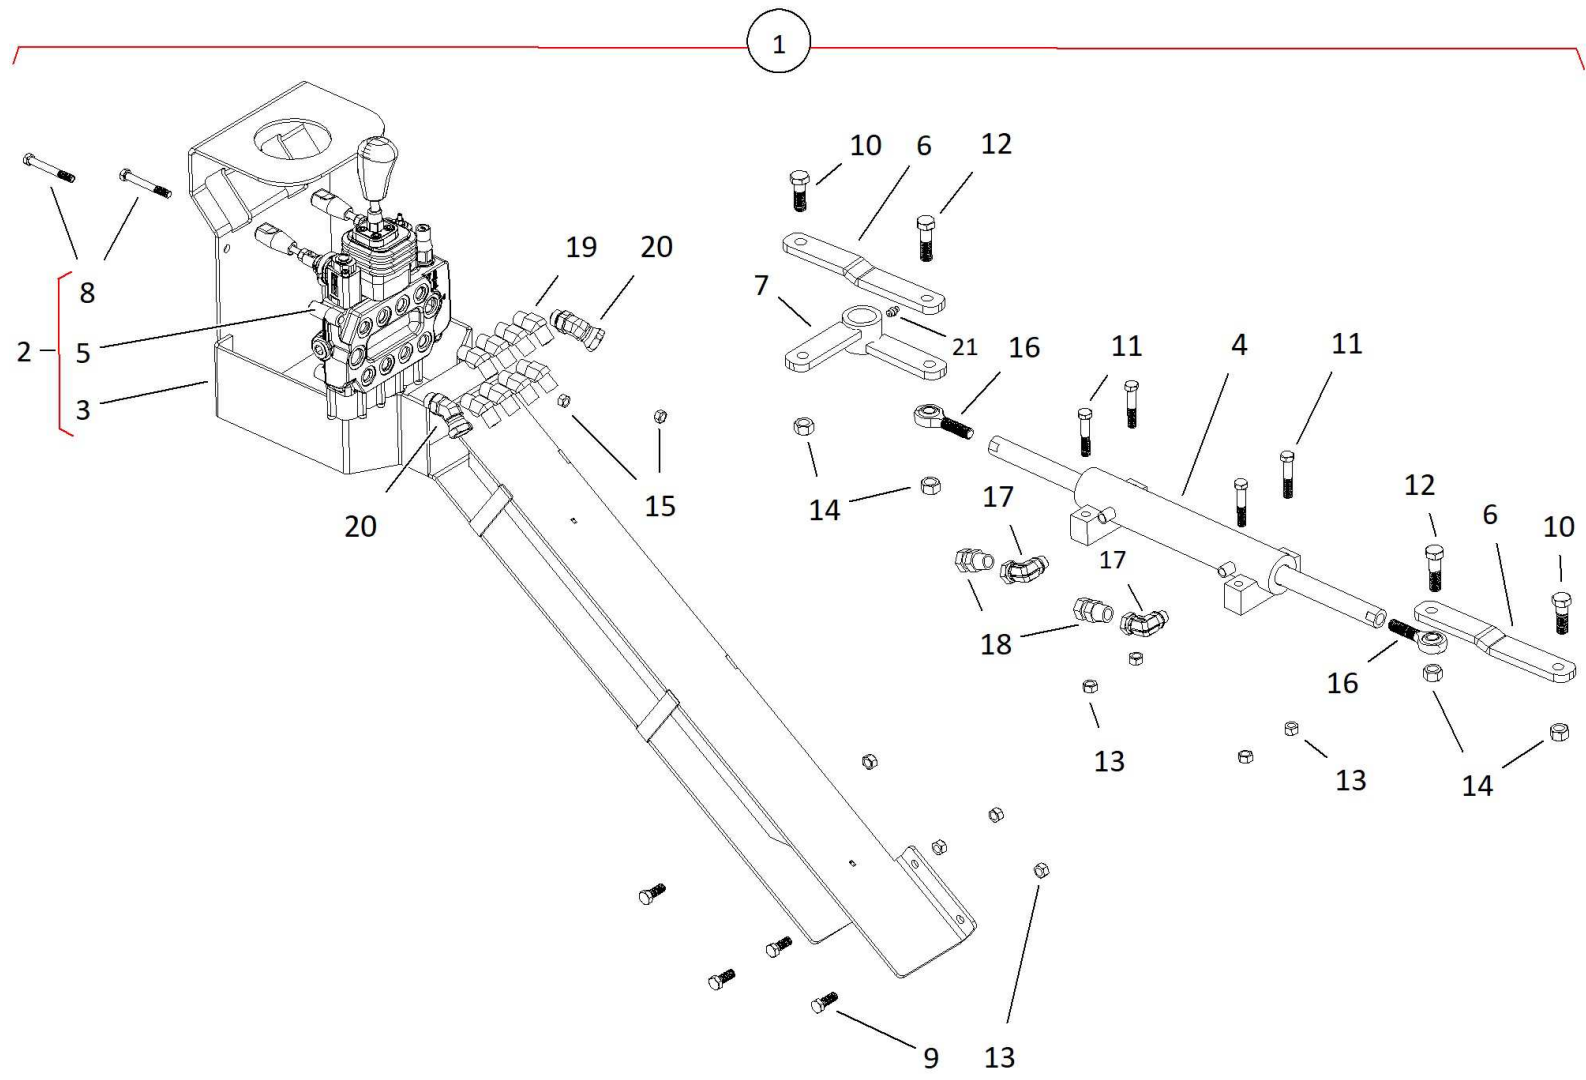

HD HYDRAULIC STEERING OPTION KIT (A332) (PRIOR TO 2021)

HD HYDRAULIC STEERING OPTION KIT (A332) (PRIOR TO 2021)

Item No.	Part No.	Description
1	05-A332	HD HYD STEERING OPTION
2	10-23080	HYD STEERING CONTROL ARM ASSEMBLY
3	10-22438	HYD STEERING CONTROL ARM, RED
4	10-22440	HYD CYLINDER DOUBLE, 1-1/2 X 5-5/8
5	10-22441	VALVE-4SPL W/ JOYSTICK W/ 4 HANDLES
6	10-22439	HYD CYLINDER LINK, RED
7	10-22445	HYD STEERING PIVOT ASSY, RH RED
8	10-17631	5/16" X 2-1/2" NC BOLT GR 2 PLTD
9	10-18955	3/8" X 1" NC BOLT GR 5 PLTD
10	10-19589	1/2" X 1-1/2" NC BOLT GR 8 PLTD
11	10-27979	3/8" X 2" NC BOLT GR 5 PLTD
12	10-19974	1/2" X 1-3/4" NC BOLT GR 8 PLTD
13	10-17402	3/8" NC NYLON LOCKNUT PLTD
14	10-19599	1/2" NC NYLON LOCKNUT GR 2 PLTD
15	10-19980	5/16" NC NYLON LOCKNUT PLTD
16	10-22323	BALL JOINT ROD END
17	10-22191	ELB,STL,90D, 3/8FS NPSM X 3/8M ORB
18	10-21878	ADAPTER, ORIFICE #6 MNPT X #6 FPTS
19	10-28504	ELBOW, 45, 6 MORB X 6 MJIC
20	10-23201	ELBOW, 45, 8 MORB X 1/2" FNPSM
21	10-19222	GREASE FTG ZERK 1/4-28 SAE CZ PLTD