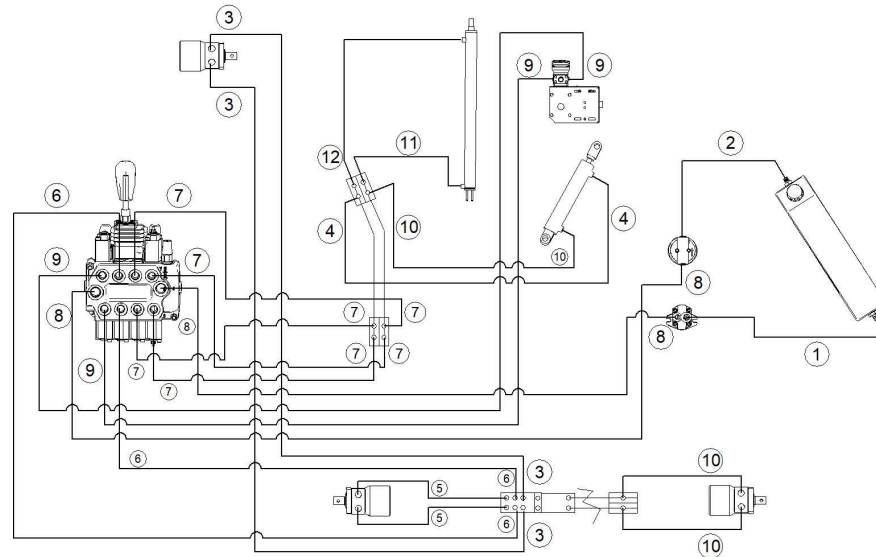

HYDRAULIC HOSES, 44 ft (HD-SP KIT) (2021)

HYDRAULIC HOSES, 44 ft (HD-SP KIT) (2021)

Item No.	Part No.	Description
1	10-24094	3/4" X 78" HYDRAULIC HOSE
2	10-24091	1/2" X 22" HYDRAULIC HOSE
3	201519	3/8" X 155" HYDRAULIC HOSE
4	201501	3/8" X 28" HYDRAULIC HOSE
5	201510	3/8" X 18" HYDRAULIC HOSE
6	201509	3/8" X 60" HYDRAULIC HOSE
7	201508	3/8" X 54" HYDRAULIC HOSE
8	201507	1/2" X 110" HYDRAULIC HOSE
9	201516	3/8" X 248" HYDRAULIC HOSE
10	201500	3/8" X 18" HYDRAULIC HOSE
11	201503	3/8" X 66" HYDRAULIC HOSE
12	201505	3/8" X 90" HYDRAULIC HOSE