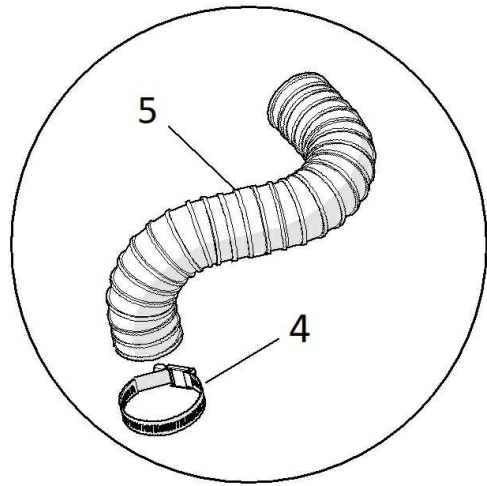

VANGUARD COLD WEATHER KIT (23746)

VANGUARD COLD WEATHER KIT (23746)

Item No.	Part No.	Description
1	10-23746	VANGUARD COLD WEATHER KIT W/MUFFLER
2	10-23620	VANGUARD MUFFLER
3	10-23633	VANGUARD COLD WEATHER KIT
4	10-23732	HOSE CLAMP, NON SLIP, SAE 32
5	10-23738	2" HIGH TEMP DUCTING - 16" LONG