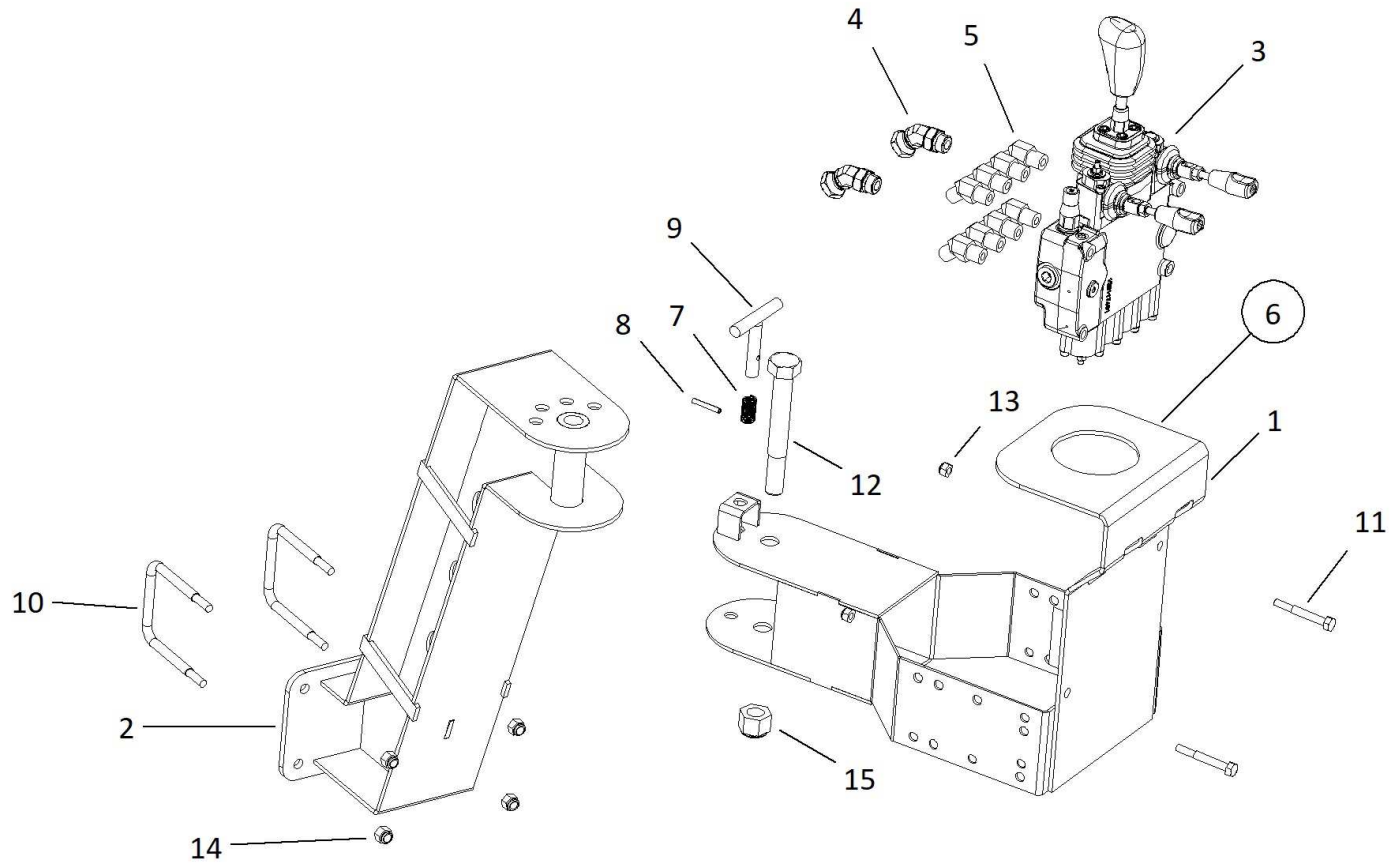

HD HYDRAULIC STEERING OPTION KIT (2021)

HD HYDRAULIC STEERING OPTION KIT (2021)

Item No.	Part No.	Description
1	201417RD	AWD MOVER CONTROLS, RED
2	201415RD	AWD MOVER CONTROLS TOWER, RED
3	10-22441	VALVE-4SPL W/JOYSTICK W/4 HANDLES
4	10-23201	ELBOW, 45, 8 MORB X 1/2" FNPSM
5	10-28504	ELB,STL,45D, 3/8M JIC X 3/8M ORB
6	201416RD	ASSY, AWD MOVER CONTROLS, RED
7	10-28645	COMPRESSION SPRING (SINGLE)
8	10-28726	SLOTTED SPRING PIN 3/16 X 1-1/2 PLN
9	10-28856	LOCK PIN, MK FLEX
10	10-28833	UBOLTQ3/8NCX3-1/16X4X1THD PLT
11	10-17631	BOLT 5/16X2-1/2 PLT 9900524
12	10-29997	3/4" X 5-1/2" NC BOLT GR 8 PLTD
13	10-19980	LOCKNUT, 5/16" 9900520
14	10-17402	LOCKNUT 3/8" 0601007
15	10-19601	LOCKNUT 3/4" 9900695