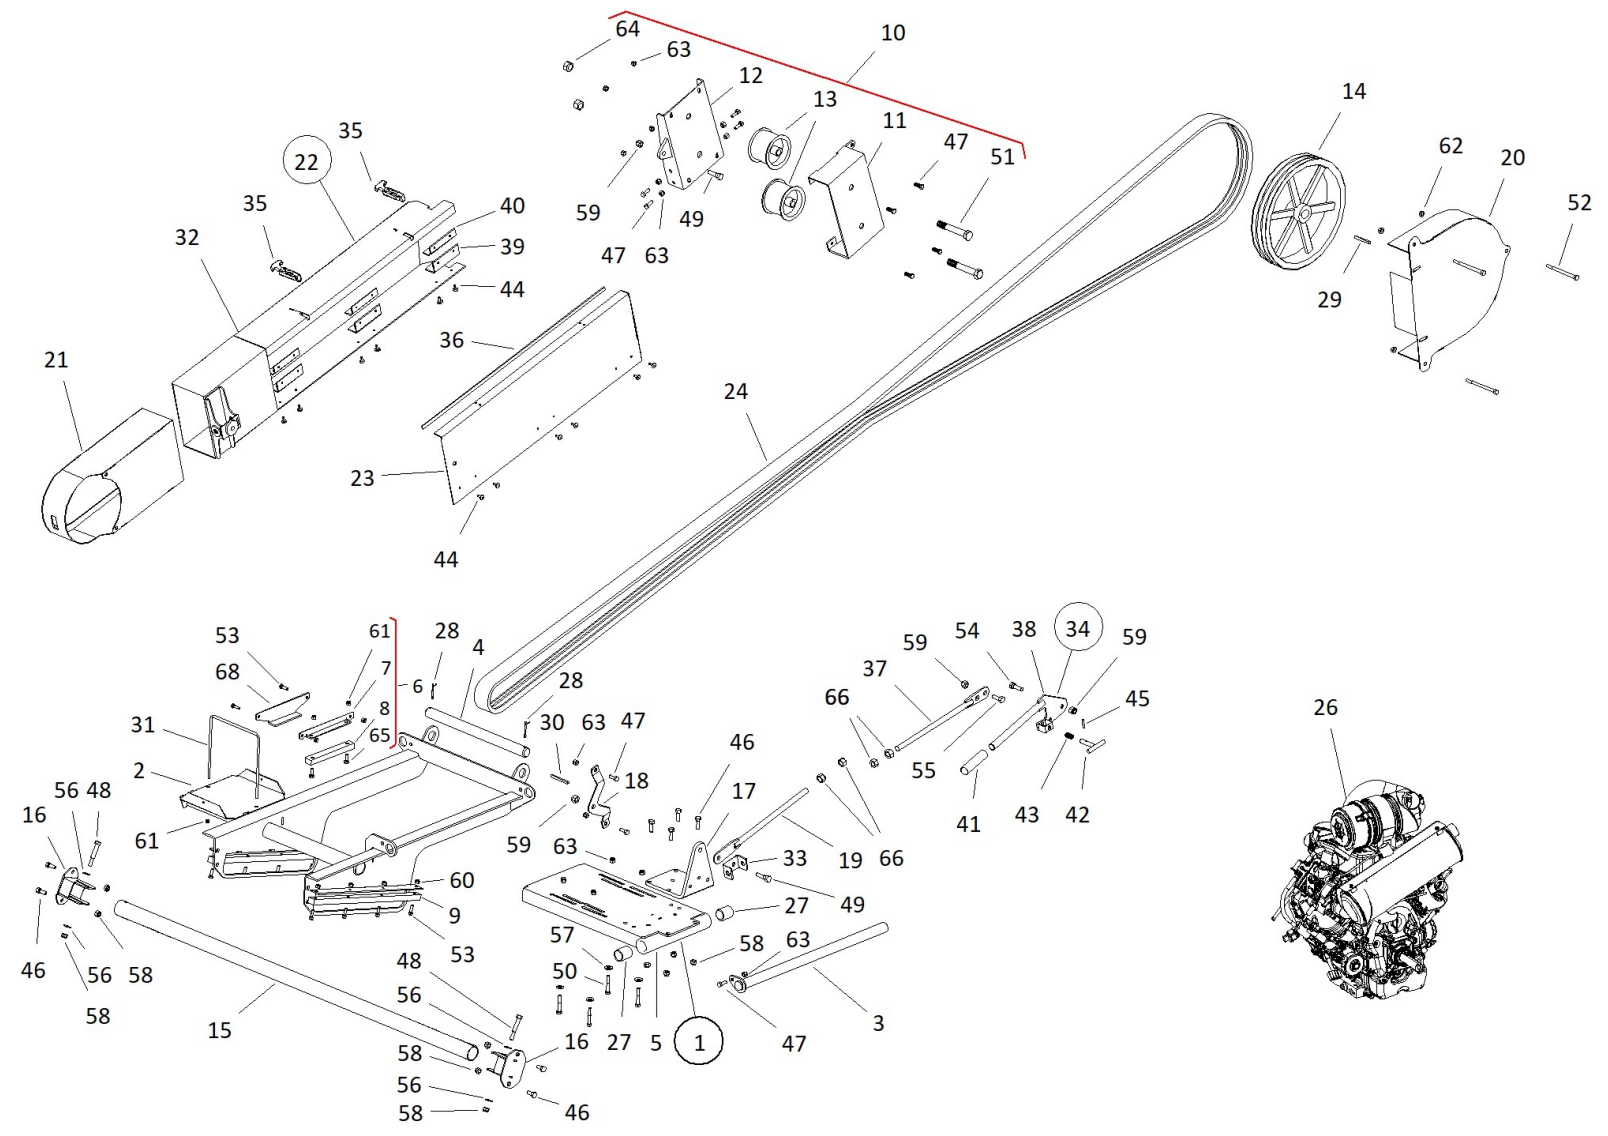

DRIVE COMPONENTS (2020)

DRIVE COMPONENTS (2020)

Item No.	Part No.	Description	Note
1	10-24055	ASSY, ENGINE SLIDER, STX2	
2	10-24004	MNT, MTR SLIDER, STX	
3	10-24005	PIN, MTR SLIDE RAIL WELD'T, STX	
4	10-24006	PIN, MOTOR PIVOT, STX	
5	10-24023	MNT, MTR ASSEM, STX	
6	202107RD	STX2 ENGINE SLIDER SUB-ASSY (2022)	
7	202095RD	BRKT, STX2 TOP SLIDER	
8	10-24031	MNT, UHMW ENGINE SLIDER	
9	BU-0101177	UHMW SLIDER, UT	
10	10-24032	BELT TENSIONER IDLER FRM ASSY, STX	
11	10-24037	BELT TENSIONER IDLER FRONT PLT	
12	10-24062	IDLER MOUNT	
13	10-23834	4" X 3/4" IDLER PULLEY (FOR 3 BELT)	
14	10-19933	PULLEY, 15 X 1.25, TRPL B	
15	10-24017	TUBE, MTR LEVELLER, STX	
16	10-24290	CROSS TUBE BRKT	
17	10-24292	BRKT, U-TROUGH ENGINE SLIDER MNT	
18	10-24078	PLT, STX GUARD RETAINER PLATE	
19	200536PL	WELDT STX2 MNL BLT ENGAGE GUIDE ROD	
20	200540RD	ASSY STX2 CLOSED GUARD PULLEY COVER	
21	10-24065	STX, CLUTCH GUARD DECAL ASSY	
22	200549RD	ASSY, STX2 46 CLOSED GUARD	
23	200551RD	BRKT, STX2 46 CLOSED GUARD COVER	
24	10-24043	B270 TRIPLE BANDED BELT	
26	04-40V	ENGINE 40HP VANGUARD ETC, C/W 23746	
27	10-19776	BUSHING, 1-1/4"	
28	10-17757	COTTER PIN 3/16 X 1-3/4 C.ZINC PLTD	
29	10-17854	BD KEY	
30	10-19607	KEY, 1/4" X 3" SQ