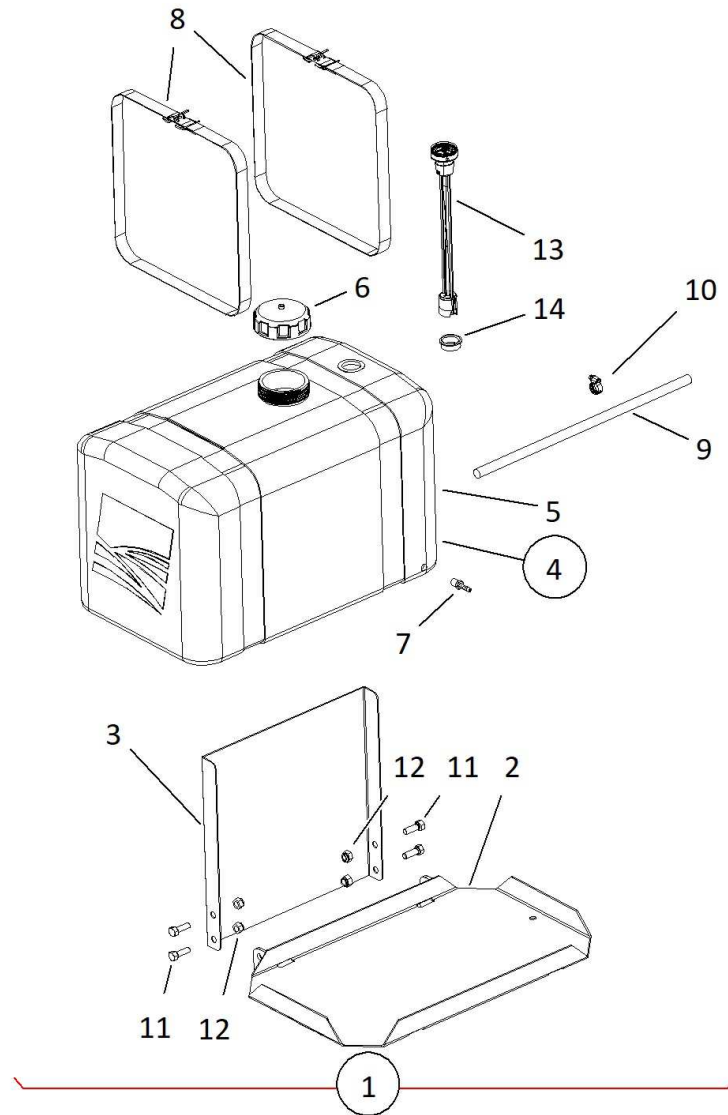

GAS TANK KIT (A415)

GAS TANK KIT (A415)

Item No.	Part No.	Description
1	05-A415	STX2 (2019) GAS TANK PKG
2	10-24007	MNT, GAS TANK, STX
3	10-24018	HEAT SHIELD, STX2/XTA
4	201571	ASSY, AGI GAS TANK W/ VENTED CAP
5	201526	AGI FUEL TANK ONLY 14 GAL 14X15X23
6	201368	GAS CAP W/VENT
7	201659	125-4B FITTING (FUEL TANK)
8	10-23122	STRAP, NYLON - 54" W/SPRING BUCKLE
9	10-24106	1/4 FUEL HOSE, 60"
10	1200024	1/4" HOSE CLAMP
11	10-18698	BOLT 7/16" X 1-1/4" 9900219
12	10-19598	LOCKNUT 7/16" 9900643
13	201619	203989 12.5" REMOTE GAUGE NO/VENT
14	201620	203882 GROMMET