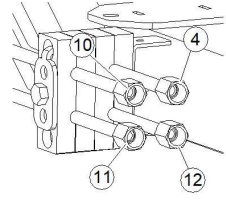

HYDRAULIC HOSES, 44 ft (HD-SP KIT) (2021)

HYDRAULIC HOSES, 44 ft (HD-SP KIT) (2021)

Item No.	Part No.	Description
1	10-24094	3/4" X 78" HYDRAULIC HOSE
2	10-24091	1/2" X 22" HYDRAULIC HOSE
3	201519	3/8" X 155" HYDRAULIC HOSE
4	201501	3/8" X 28" HYDRAULIC HOSE
5	201510	3/8" X 18" HYDRAULIC HOSE
6	201509	3/8" X 60" HYDRAULIC HOSE
7	201508	3/8" X 54" HYDRAULIC HOSE
8	201507	1/2" X 110" HYDRAULIC HOSE
9	201516	3/8" X 248" HYDRAULIC HOSE
10	201500	3/8" X 18" HYDRAULIC HOSE
11	201503	3/8" X 66" HYDRAULIC HOSE
12	201505	3/8" X 90" HYDRAULIC HOSE