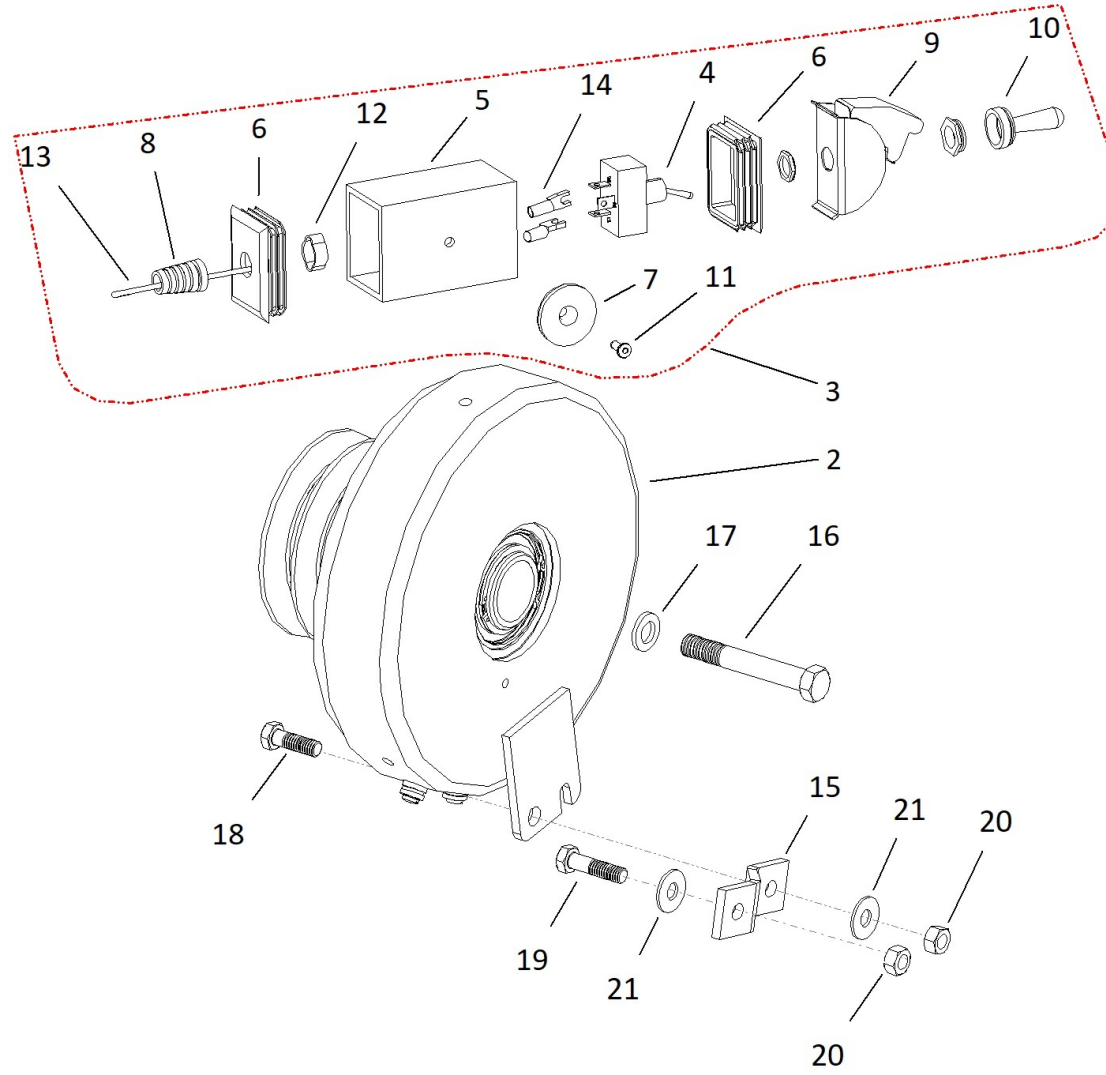

ELECTRIC CLUTCH KIT, TRIPLE (A414)

1

ELECTRIC CLUTCH KIT, TRIPLE (A414)

Item No.	Part No.	Description	Note
1	05-A414	STX2/XTA(2019)ELEC CLUTCH 1-1/8 TRP	
2	10-29876	ELEC CLUTCH ONLY, 1-1/8" TRIPLE GRV	
3	0603010A	ELECT CLUTCH SWITCH ASSY	
4	0600568-2	CLUTCH TOGGLE	
5	0603010-1	SWITCH BOX,ELECTRIC CLUTCH,ALUMINM	
6	0603010-2A	PLUG,PLASTIC,1-1/2X2 W/HOLE	
7	0603010-3	MAGNET,1-1/4",CUPPED,COUNTERSUNK	
8	0603010-4	STRAIN RELIEF,ROUND,SOLID RIB	
9	0603010-6	SWITCH GUARD, FLIP COVER	
10	0603010-7	SWITCH, SPLASHPROOF BOOT ASSY	
11	10-20765	3/16" X 1/2" RIVET (SMALL HEAD)	
12	10-20582	3/8 CRIMPED CIRCLE CLAMP	
13	10-21977	14/2 YELLOW WIRE 25 FEET	
14	10-18365	3/16 SPADE TERMINAL	
15	10-24074	CLUTCH STOP, TRIPLE CLUTCH	
16	9900935	7/16" X 3" UNF GR8 PLTD	
17	9900508	7/16 LOCK WASHER PLTD	
18	10-18091	BOLT 5/16" X 1" 9900839	
19	10-17748	BOLT 5/16" X 1-1/4" 9900519	
20	10-19980	LOCKNUT, 5/16" 9900520	
21	10-27336	WASHER, 5/16" FLAT 9900529	
22	10-28663	STANDARD BLADE FUSE HOLDER	NOT SHOWN
23	10-28602	PIGTAIL, NNS CLUTCH 0603002	NOT SHOWN
24	9900522	TERMINAL,RING 14GA 3/8 EYELET CRIMP	NOT SHOWN
25	9900571	TERMINAL,RING14GA 11/64 EYELET CRIM	NOT SHOWN
26	9900572	TERMINAL, SPADE, MALE	NOT SHOWN
27	9900614-2	20 AMP STANDARD BLADE FUSE	NOT SHOWN
28	9900622	CONNECTOR, TAP-IN SPLICE, 16-14 GA	NOT SHOWN