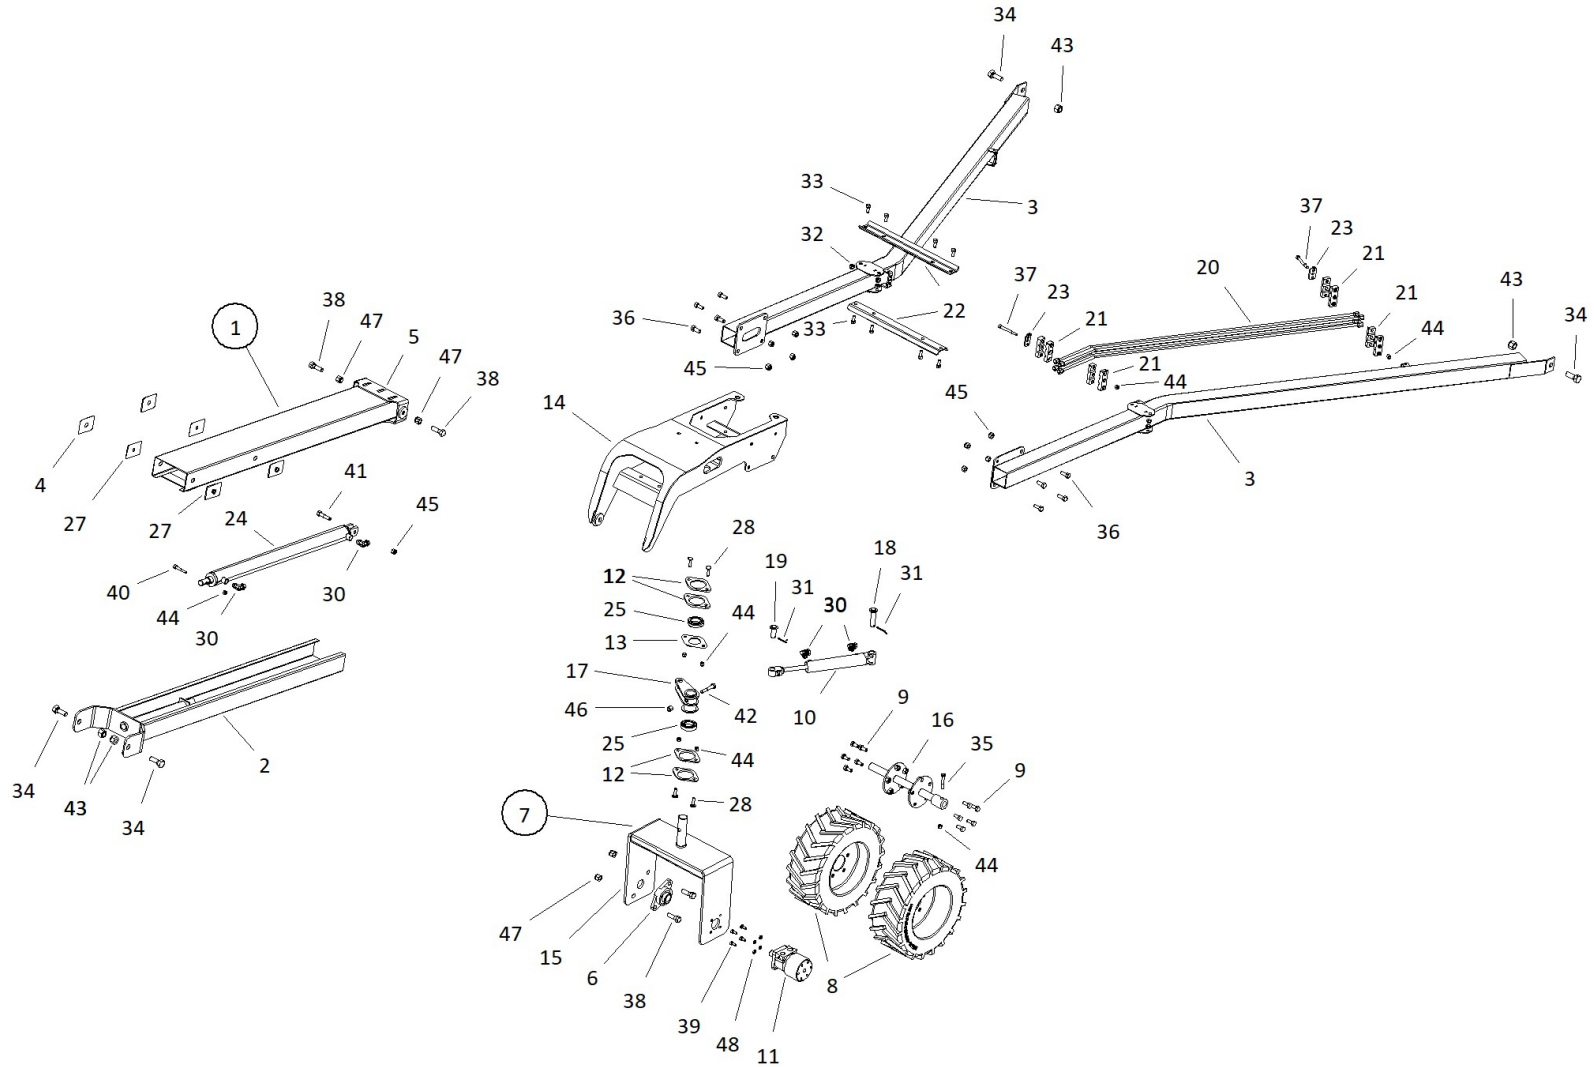

HD-SP KIT FRAME COMPONENTS (2021)

HD-SP KIT FRAME COMPONENTS (2021)

Item No.	Part No.	Description
1	201499RD	ASSY, AWD MOVER SLIDER, UTX, RED
2	201411RD	AWD MOVER SLIDER TOP, 41, RED
3	201404RD	AWD SP REACH ARM, 46, UTX, RED
4	201402GA	PLT, GALV SLIDER SHIM
5	201410RD	AWD MOVER SLIDER BOTTOM, 36/41, RED
6	10-27246	1-1/4 BEARING, 2-BOLT PILLOW
7	201418RD	ASSY, AWD SP MOVER, RED
8	10-20137	POWERSWING 5 BOLT WHEEL ASSM
9	10-20565	1/2" X 1" NF #5 WHEEL BOLT BLACK
10	10-22161	1-1/2 X 8 HYDRAULIC CYLINDER
11	10-28183	ORBIT HYDRAULIC MOTOR 9901001PRP
12	201426PL	PLT, BEARING FLANGETTE, MNT
13	201427GA	PLT, BEARING FLANGETTE, COVER
14	201419RD	AWD SP MOVER, RED
15	201420RD	AWD SP MOVER TIRE MNT, RED
16	201421RD	AWD SP MOVER AXLE, RED
17	201422RD	AWD SP MOVER CYLINDER PIVOT, RED
18	201423PL	CYLINDER PIN, BASE END
19	201424PL	CYLINDER PIN, ROD END
20	201437	HYD. STEEL TUBE, SP REACH ARM
21	201490	3/8" TUBE CLAMP, DOUBLE
22	201425RD	BRKT, AWD SP REACH ARM TIE BRACE
23	201527GA	BRKT, HYDRAULIC TUBE CLAMP, COMMON
24	201230	2 X 23 HYDRAULIC CYLINDER
25	201428	R24-ZZ BEARING
27	10-22345	SLIDER WEAR PLATE (2300068)
28	201398	3/8" X 1.5" CARRIAGE BOLT GR 5 PLT
30	10-22191	ELB,STL,90D, 3/8FS NPSM X 3/8M ORB
31	10-19271	COTTER PIN 1/8 X 1-1/2 C.ZINC PLTD